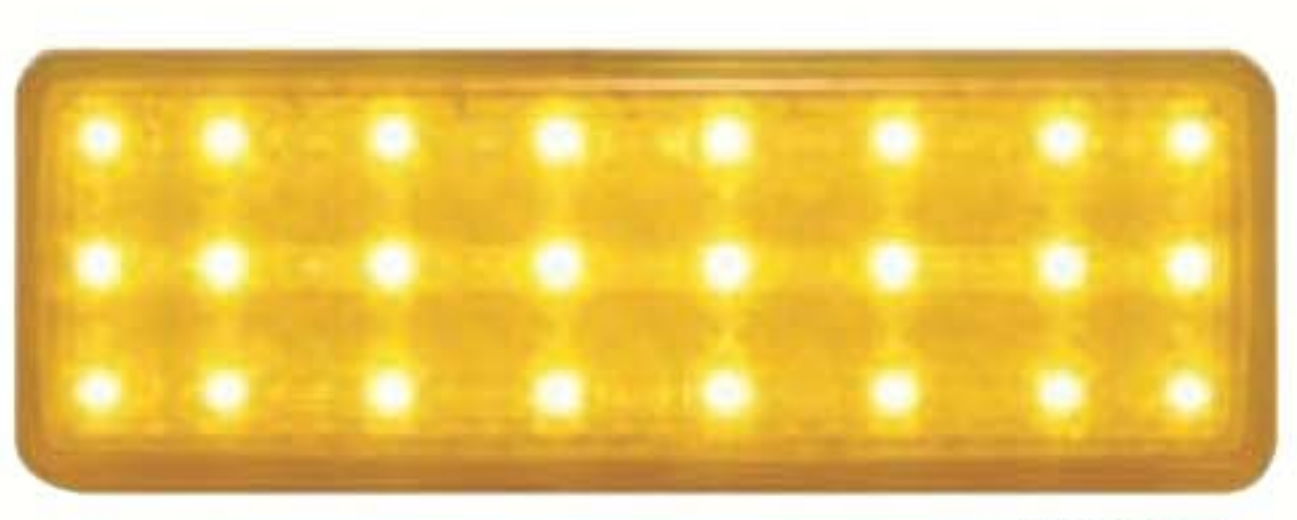

FEATURE PRODUCTS 1947 - 1959 CHEVY & GMC TRUCK

1940- 53 Chevy Truck LED Taillight Assembly

- **C7032RR** - R/H Taillight with Chrome Housing, Red Lens
- **C7032RL** - L/H Taillight with Chrome Housing, Red Lens

1940- 53 Chevy Truck LED Taillight Assembly

- **C7033RR** - R/H Taillight with Stainless Steel Housing, Red Lens
- **C7033RL** - L/H Taillight with Stainless Steel Housing, Red Lens

1940- 53 Chevy Truck LED Taillight Assembly

- **C7031RR** - R/H Taillight with Black Housing, Red Lens
- **C7031RL** - L/H Taillight with Black Housing, Red Lens

1947- 53 Chevy Truck Parking Light Assembly

- **C475305CR** - 6V
- **C475306CR** - 12V

1947- 53 Chevy Truck LED Parking Light Assembly

- **CPL4753A-AC** - Amber Lens with Chrome Plated Bezel
- **CPL4753A-AS** - Amber Lens with Stainless Steel Bezel

1947- 53 Chevy Truck LED Parking Light Assembly

- **CPL4753C-AC** - Clear Lens with Chrome Plated Bezel
- **CPL4753C-AS** - Clear Lens with Stainless Steel Bezel

CPL4753A

1947- 53 Chevy Truck LED Parking Light

- **CPL4753A** - Amber LED/Amber Lens
- **CPL4753C** - Amber LED/Clear Lens

1951- 53 GMC LED Parking Light CPL5153C - Amber LED/Clear Lens

1954- 59 Chevy Truck LED Taillight

- **CTL5459LED** - Red LED/Red Lens
- **CTL5459C** - Red LED/Clear Lens