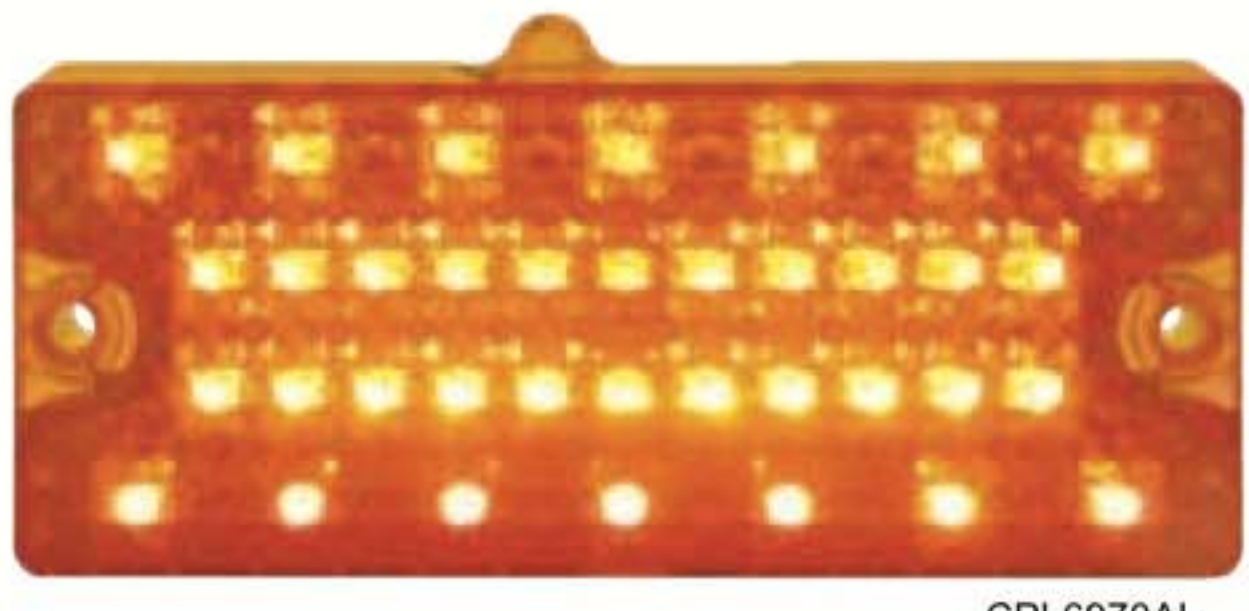

FEATURE PRODUCTS 1967 - 1980 CHEVY & GMC TRUCKS

1970 - 72 Chevy & GMC Truck

- **C707201-LED** - Exterior Mirror, L/H With LED Turn Signal In Mirror
- **C707202-LED** - Exterior Mirror, R/H With LED Turn Signal In Mirror

1967 Chevy Truck Fleetside

- **CTL6721LED** - LED Tail Light - Red Lens
- **CTL6721C** - LED Tail Light - Clear Lens

1967 - 72 Chevy Truck Stepside

- **CTL6772LED** - LED Tail Light - Red Lens
- **CTL6772CL** - LED Tail Light - Clear Lens

1967 - 68 Chevy Truck

- **CPL6768A** - Amber LED Parking Light - Amber Lens
- **CPL6768C** - Amber LED Parking Light - Clear Lens

1968 - 72 Chevy Truck

- **CML6872A** - Front Amber LED Side Marker Light, Amber Lens With S/S Trim
- **CML6872R** - Rear Red LED Side Marker Light, Red Lens With S/S Trim

CPL6970AL

1969 - 70 Chevy Truck

- **CPL6970AL** - Amber LED L/H Parking Light - Amber Lens
- **CPL6970AR** - Amber LED R/H Parking Light - Amber Lens

1971 - 72 Chevy Truck

- **CPL7172A** - Amber LED Parking Light - Amber Lens
- **CPL7172C** - Amber LED Parking Light - Clear Lens

1973 - 80 Chevy & GMC Truck

- **CML7380A** - Front Amber LED Side Marker Light, Amber Lens With S/S Trim
- **CML7380R** - Rear Red LED Side Marker Light, Red Lens With S/S Trim