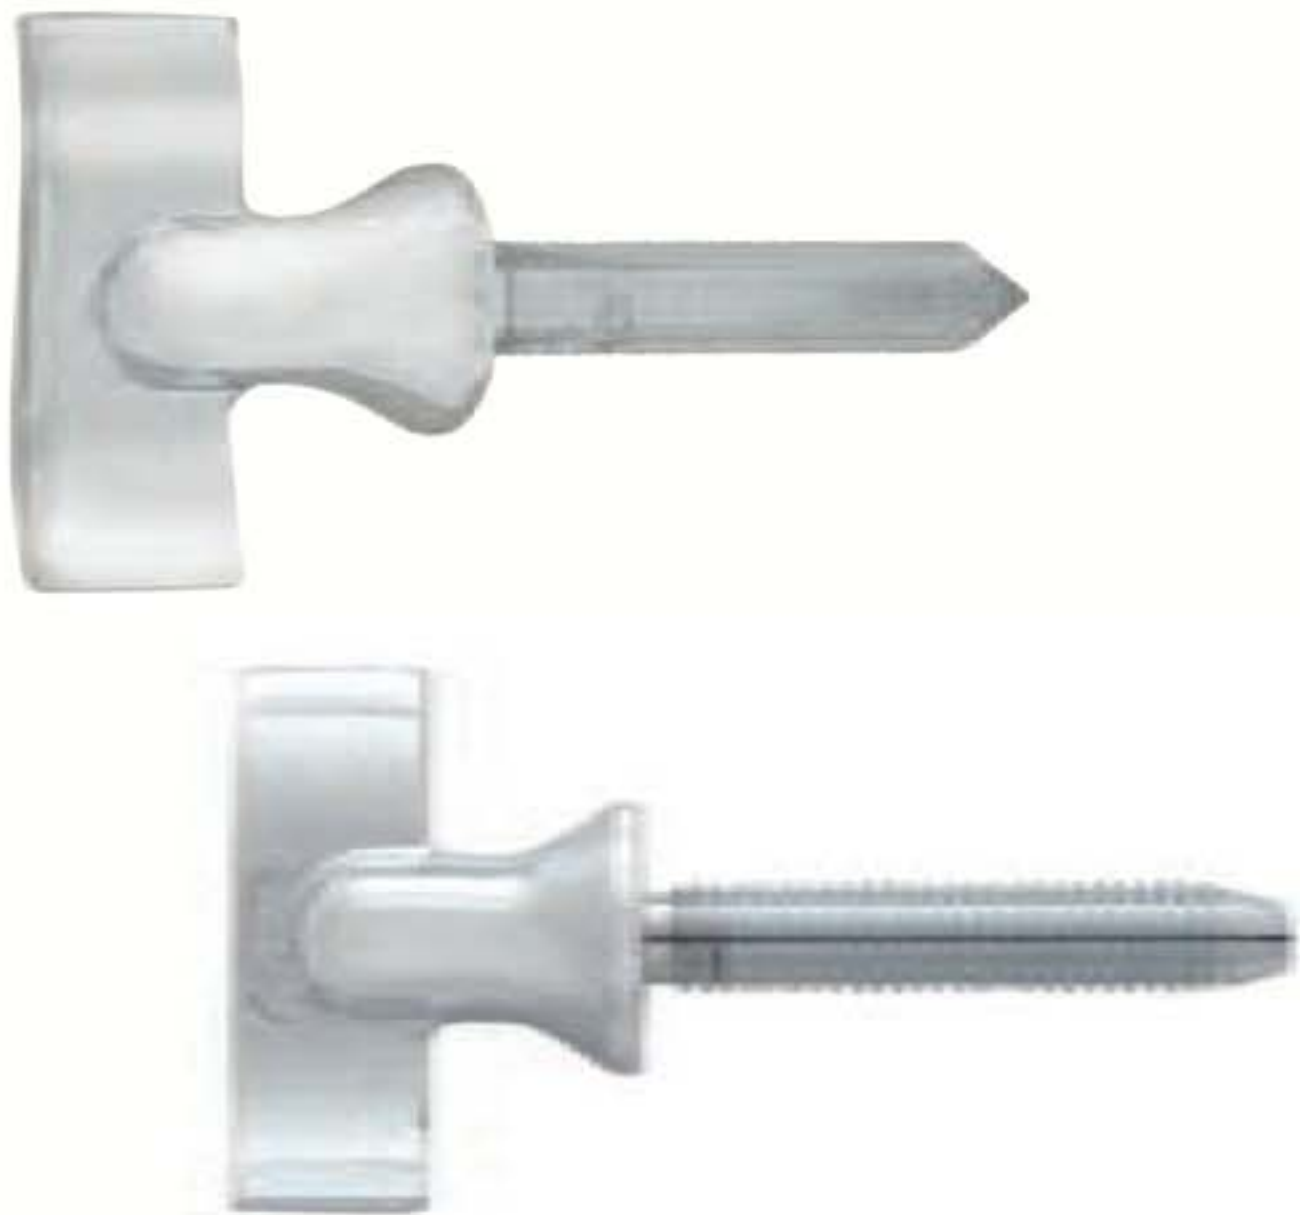

1928-31 Chrome Plated Male Door Dovetail
A7033 - 2-Hole, Fits Roadster; Coupe; and Tudor, Sold Each

Top Clamping Screw
A7064 - For 1928-29 Roadster, 5/16"-24 Fine Thread, Sold Each
A7065 - For 1930-36 Roadster, 5/16"-18 Coarse Thread, Sold Each