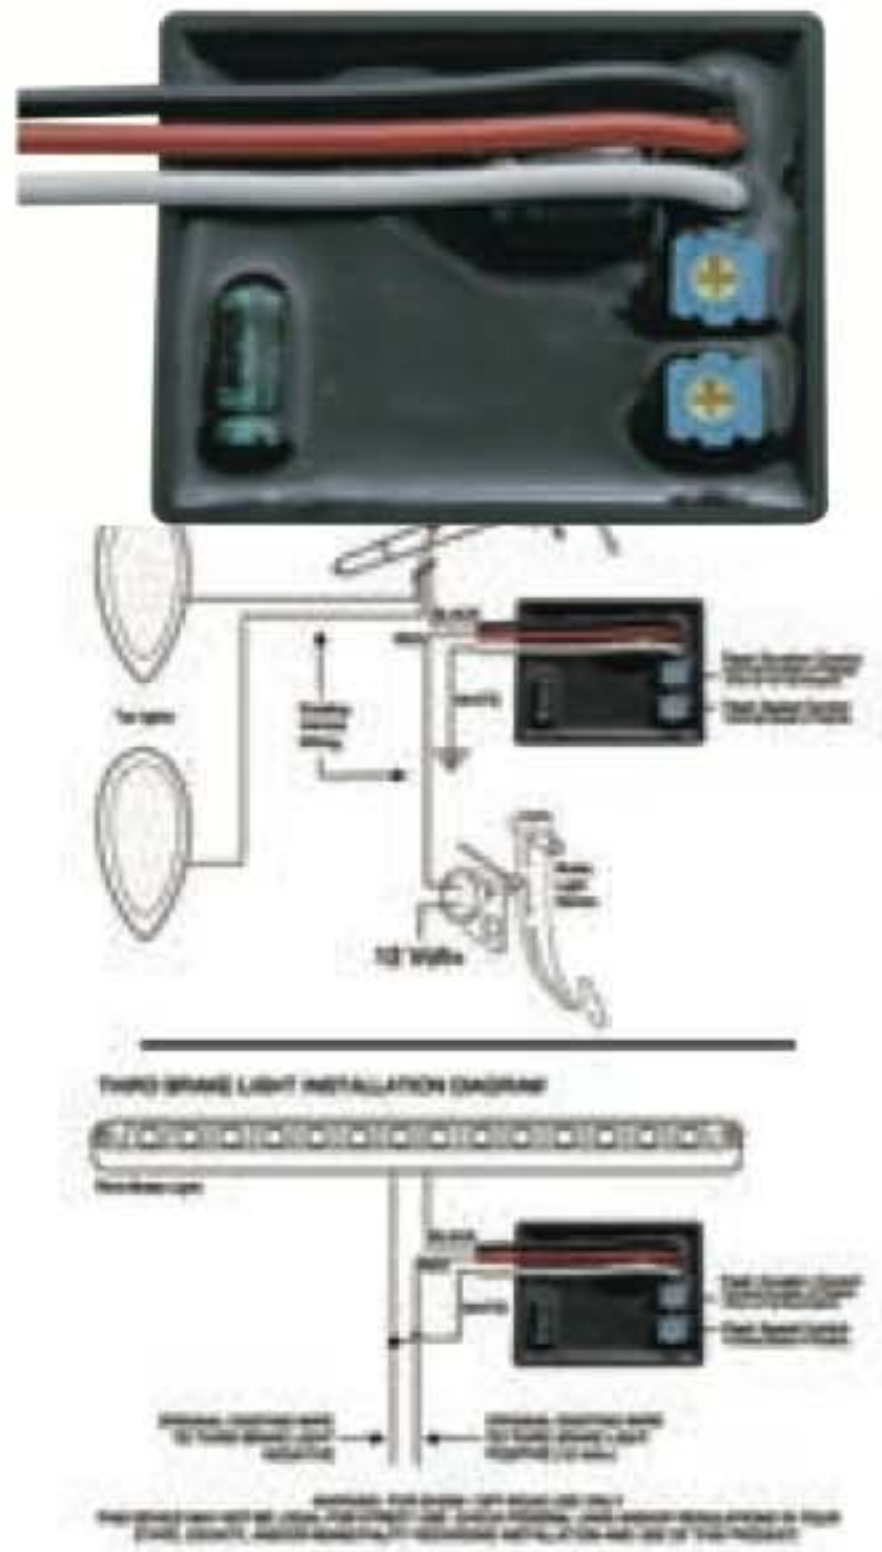

90655 - LED Brake Attention Module 1.5 Amp Maximum LED Load Only