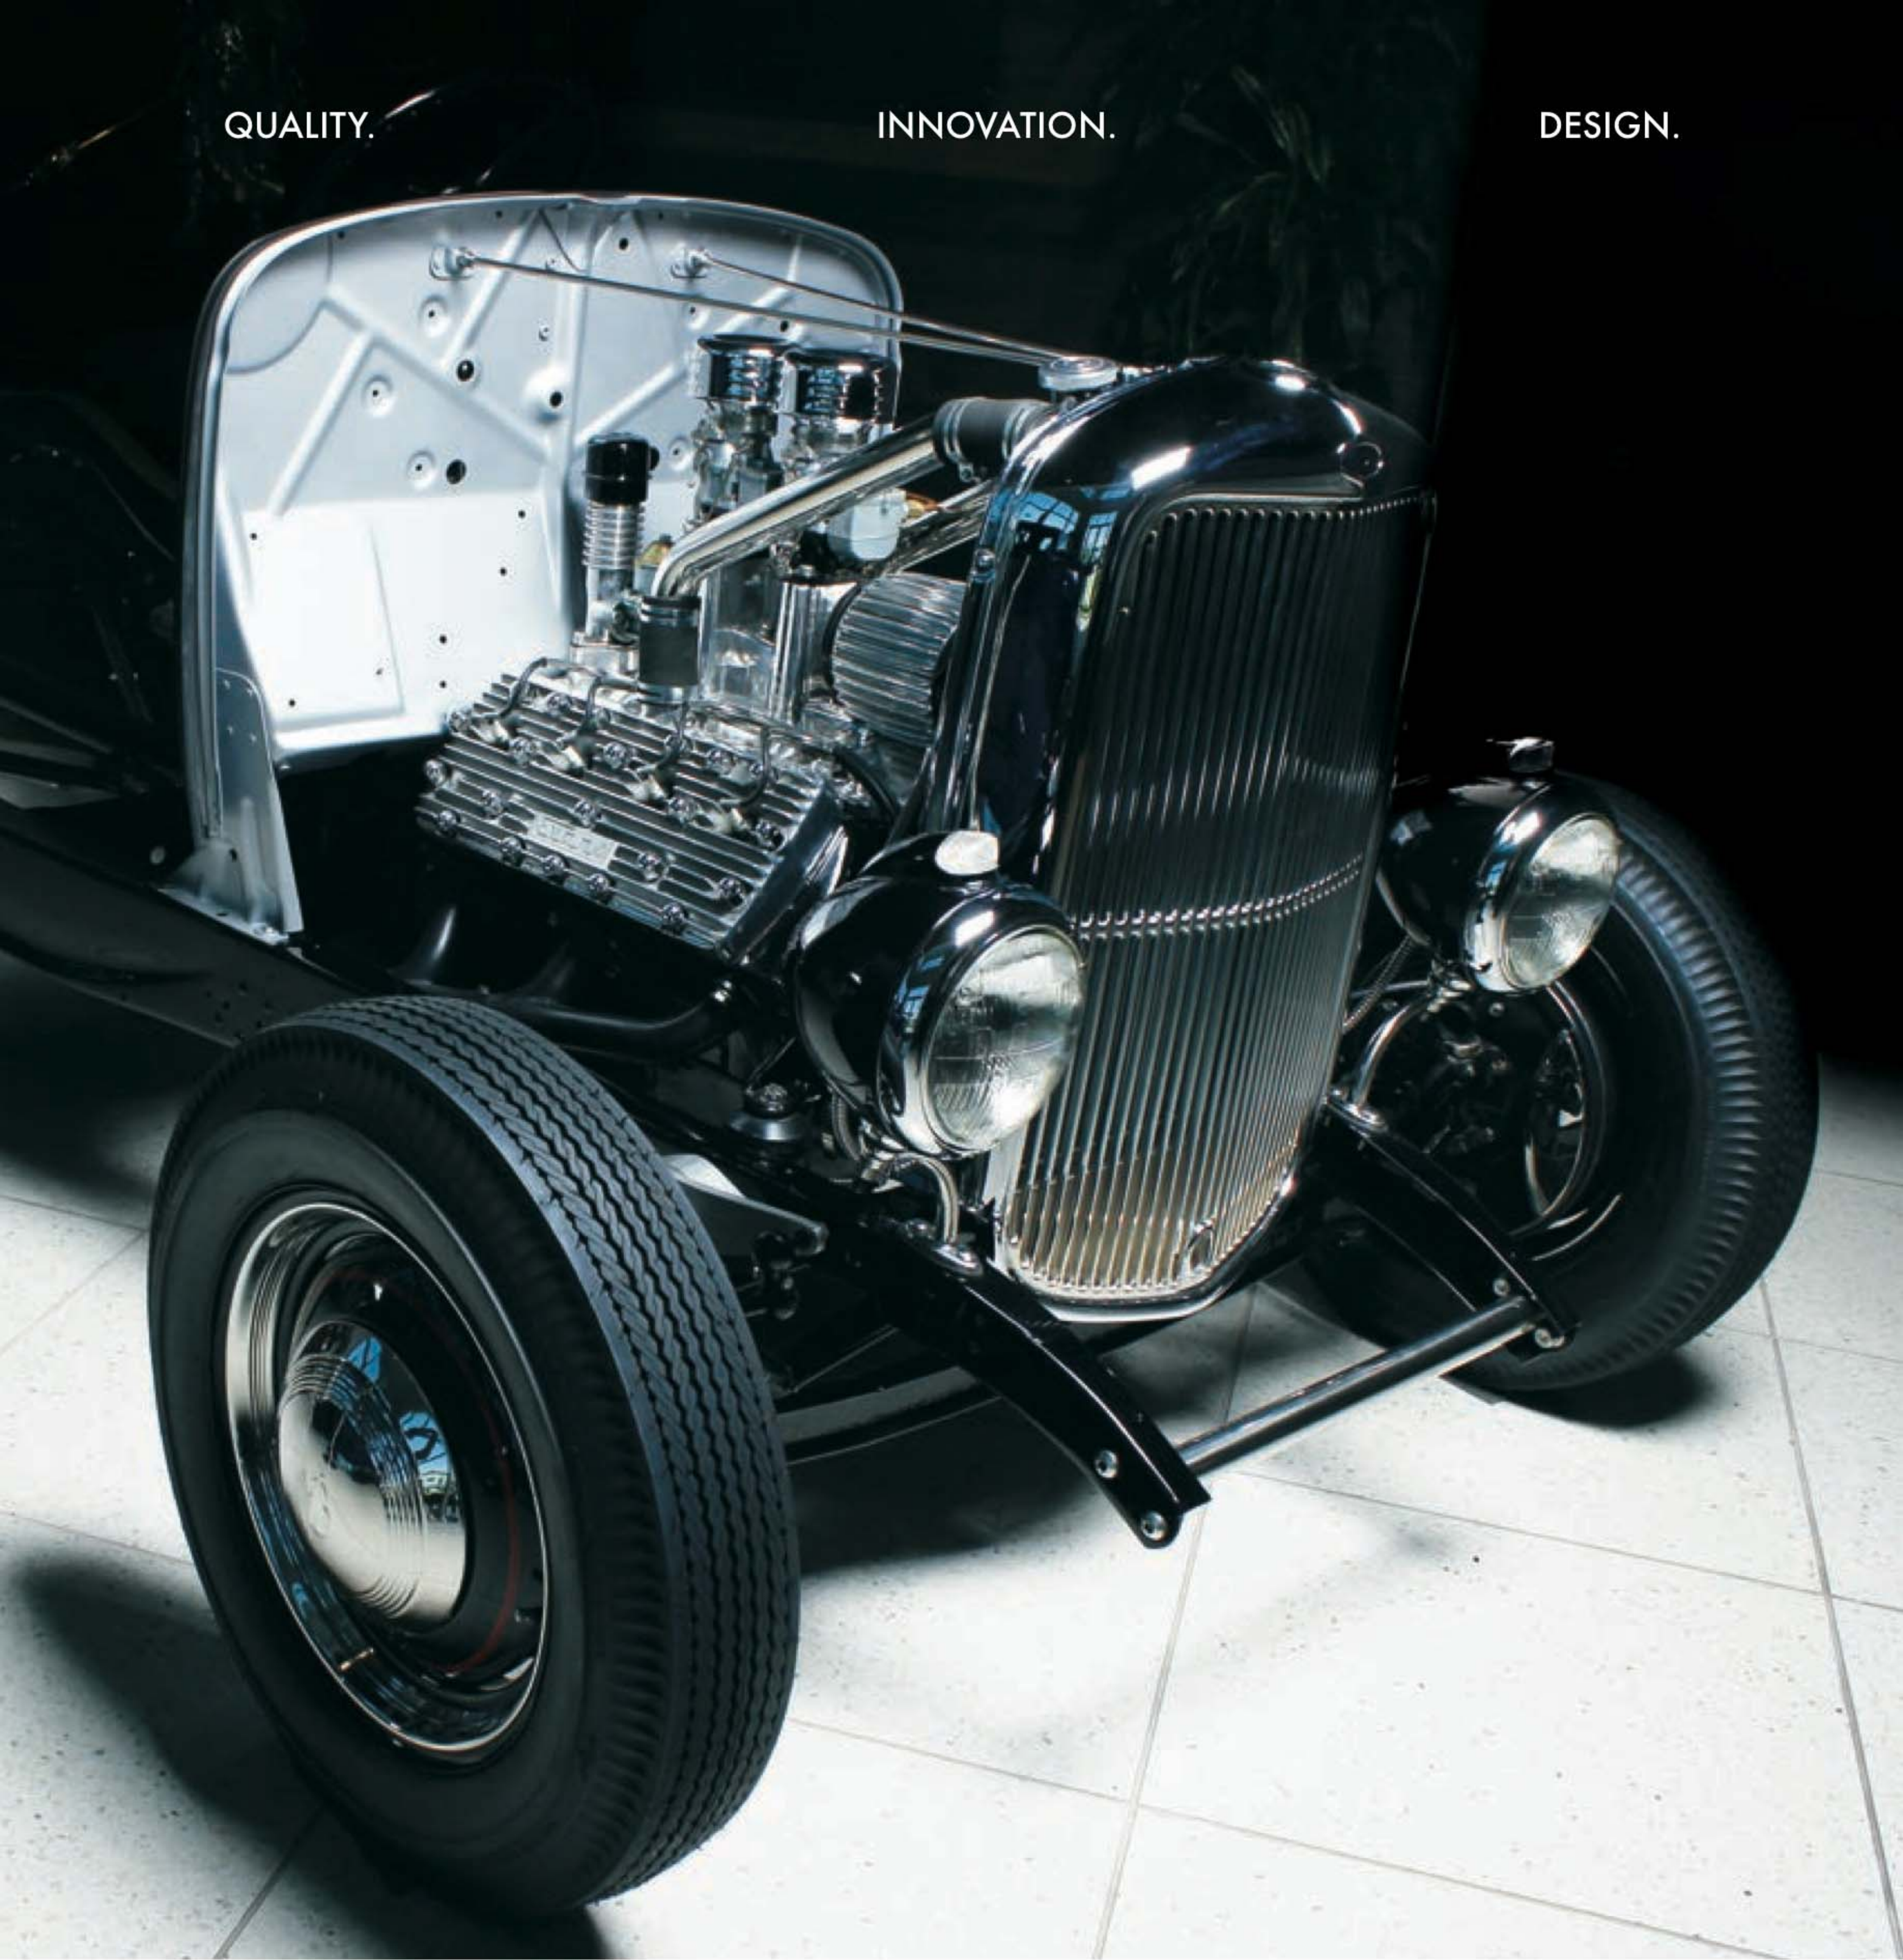

QUALITY.

INNOVATION.

DESIGN.

CLASSIC FEATURED PRODUCTS

FLYER COLLECTION

MISSION STATEMENT

HERE AT UNITED PACIFIC, we are dedicated to providing today's drivers with innovative and exciting products that deliver exceptional performance and value. Because United Pacific's continuing success depends on our customer's satisfaction, we constantly push our designers and engineers to upgrade our facilities and processes in order to bring products of superior quality and reliability to the market. We at United Pacific promise to continue our passionate pursuit to be the first in: