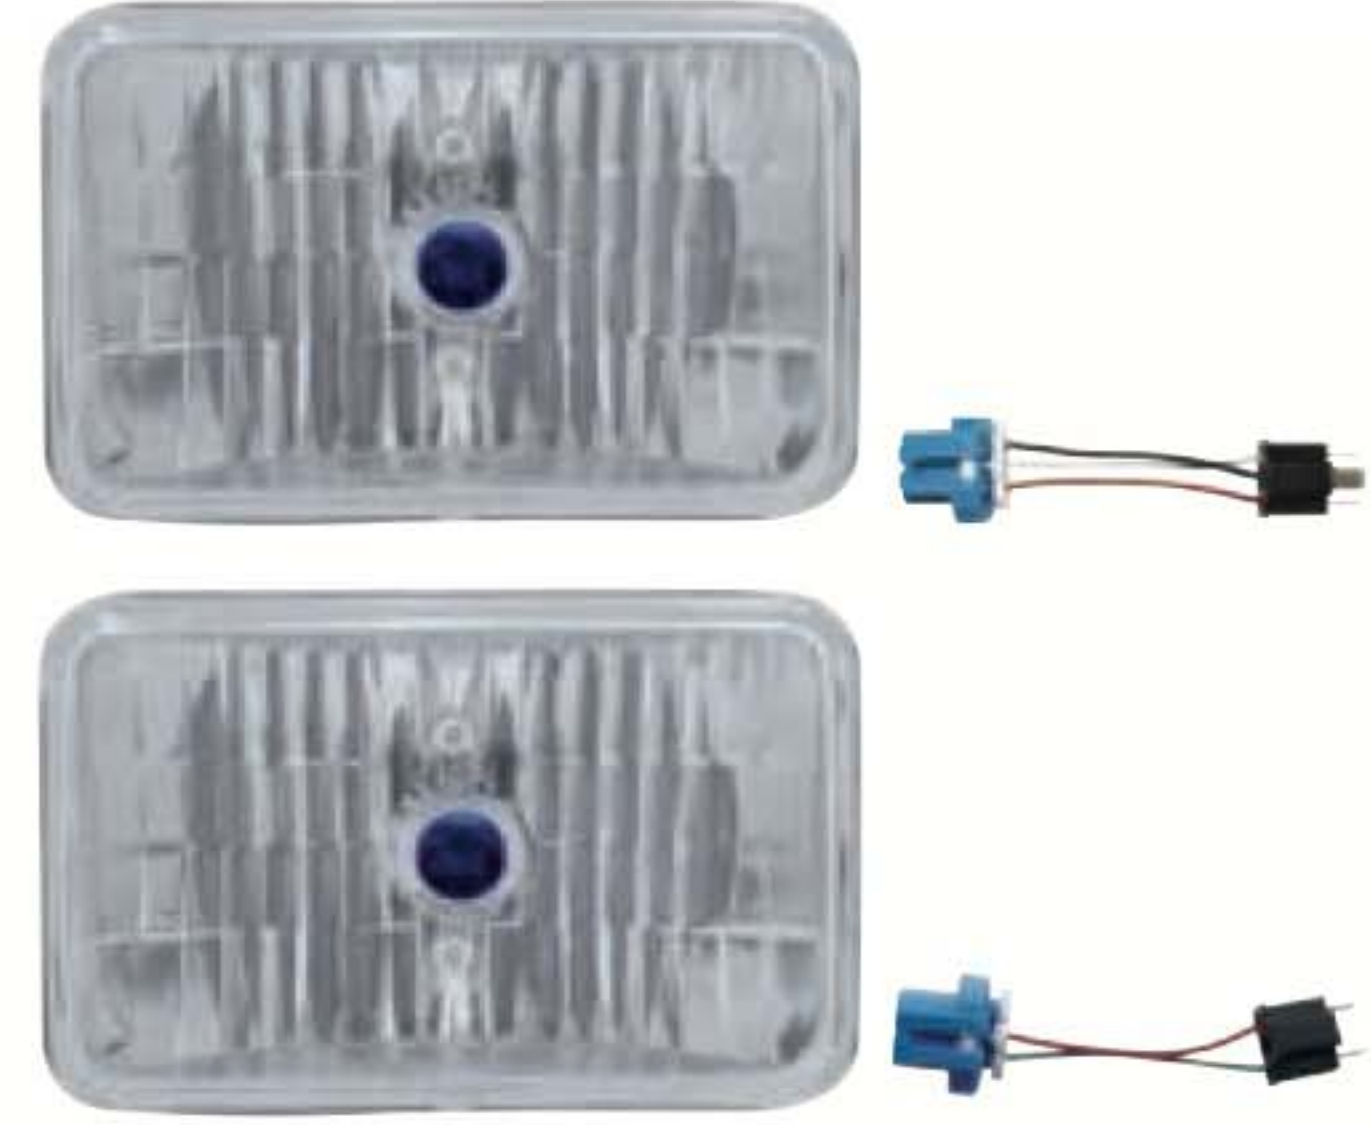

31381 - 4" x 6" Crystal Headlight with Blue Dot, High & Low Beam, 9007 Bulb, 9007 Bulb Adaptor Plug Included, Item #34207
31382 - 4" x 6" Crystal Headlight with Blue Dot, High Beam Only, 9005 Bulb, 9005 Bulb Adaptor Plug Included