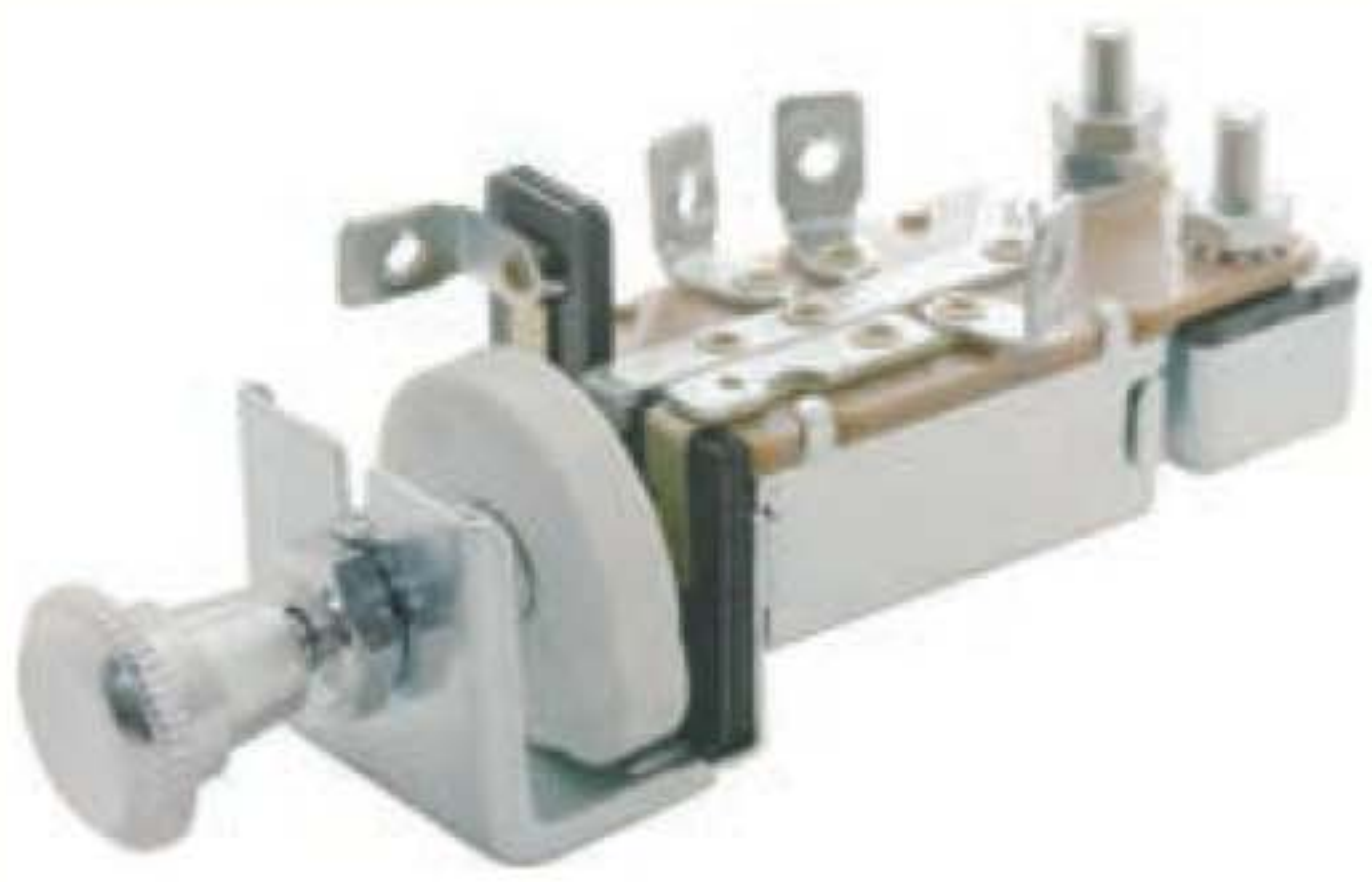

C475901 - 1947-59 Headlight Switch, 12 Volt or 6 Volt