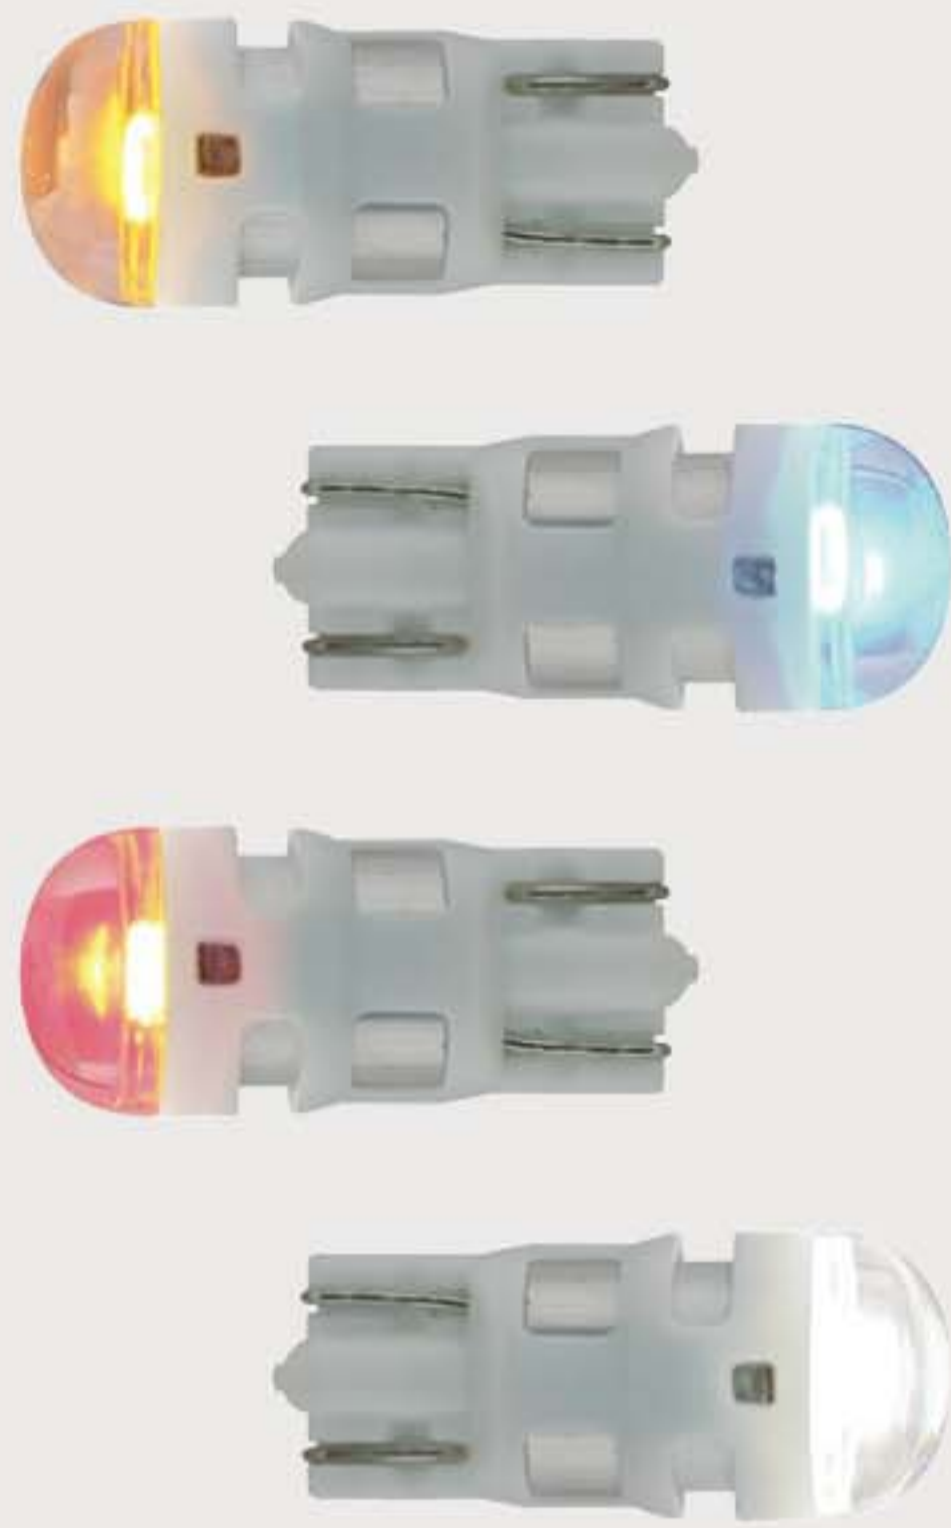

FEATURED PRODUCTS

LED LIGHT BULBS

**1 LED
194/T10 BULB**

- **36917** Amber
- **36918** Blue
- **36919** Red
- **36920** White