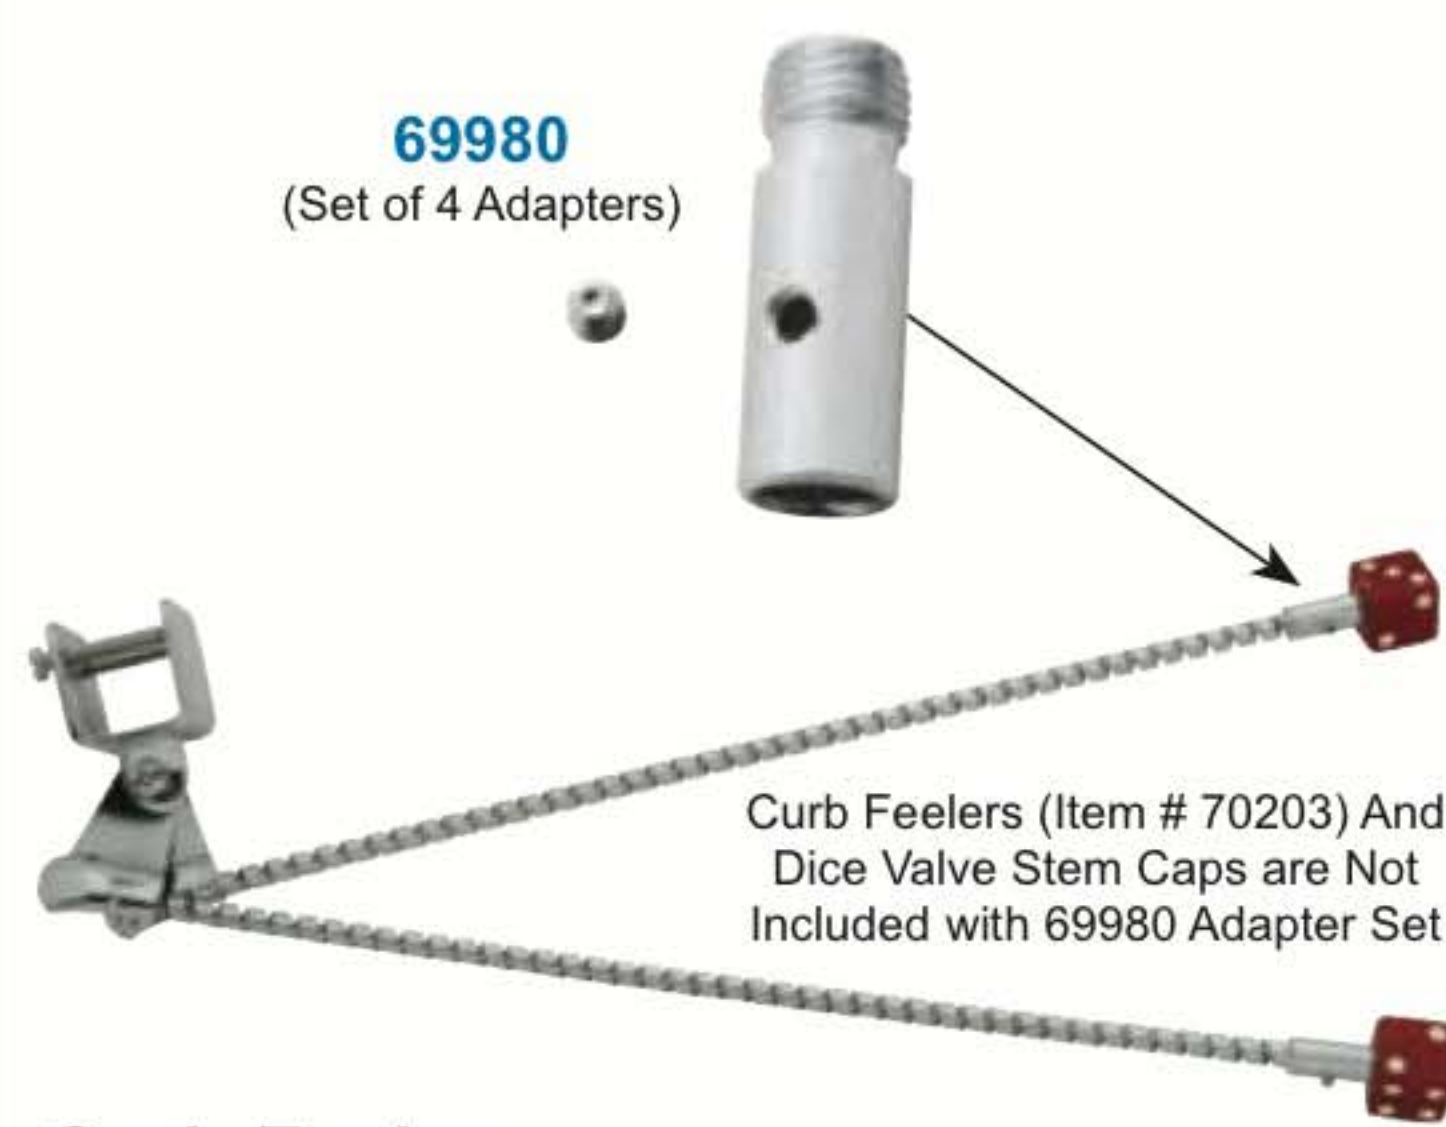

Curb Feelers
70200 - Chrome Vintage Curb Feelers, 2 Pcs./Card
70203 - Chrome Curb Feelers, 2 Pcs./Card
69980 - Curb Feeler Valve Cap Adapter Set, 4 Pcs./Card, for Use with Item # 70203 Curb Feelers

Curb Feelers (Item # 70203) And Dice Valve Stem Caps are Not Included with 69980 Adapter Set