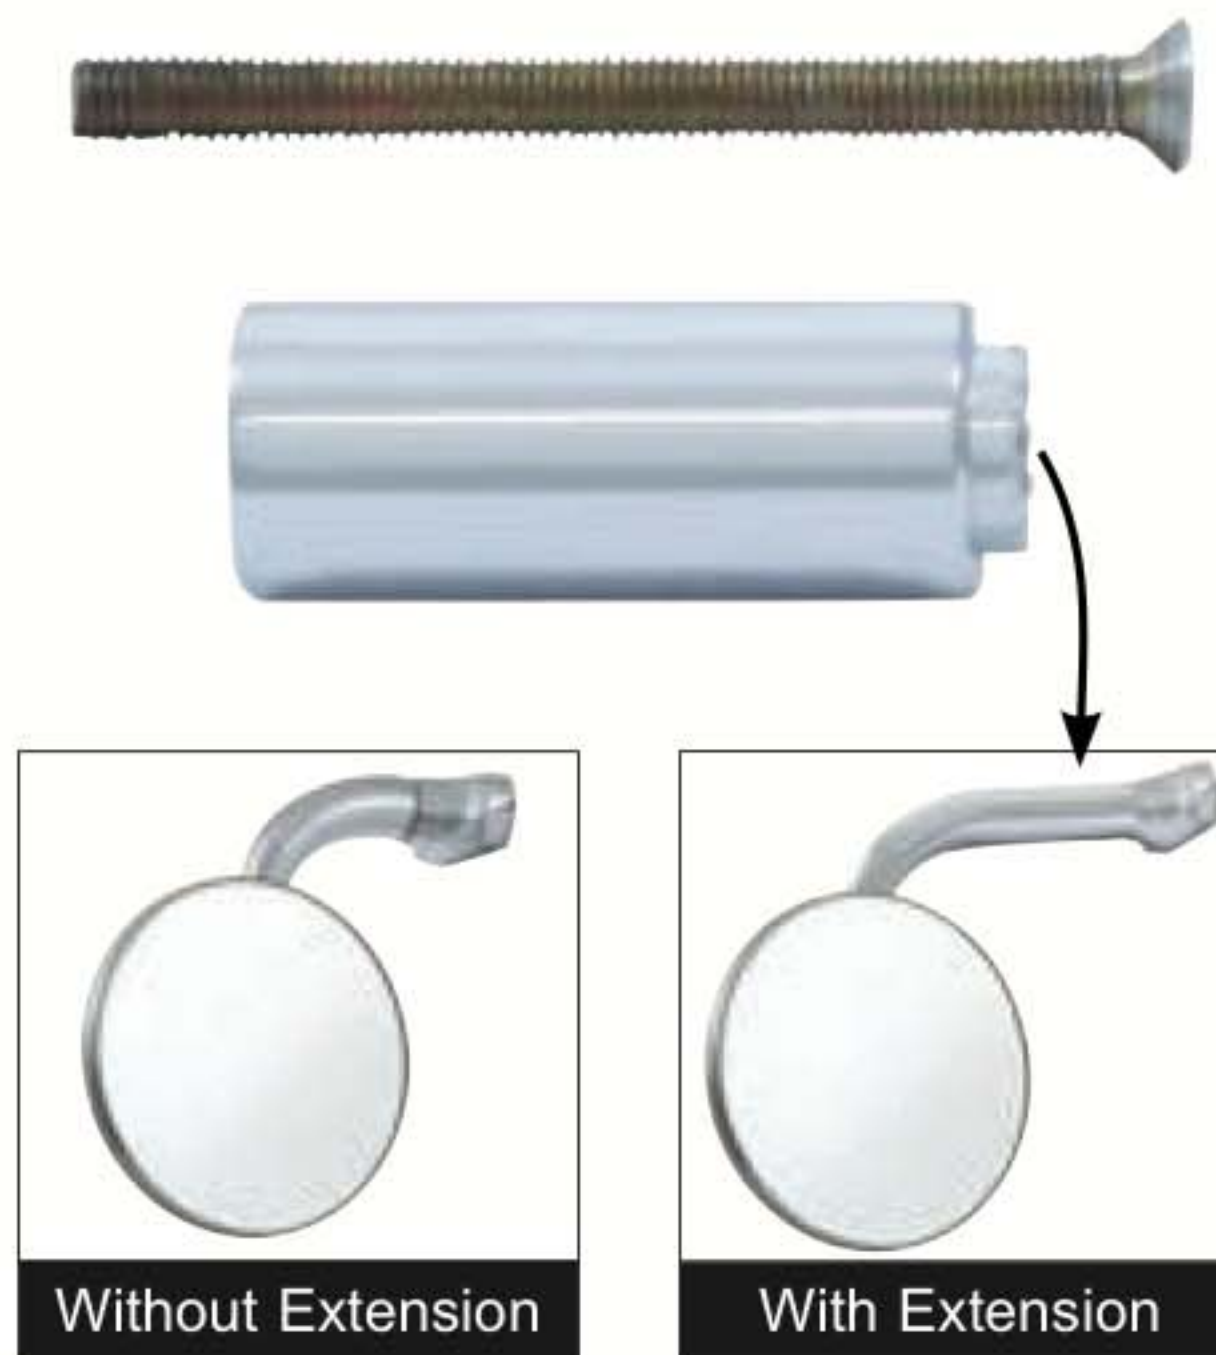

C5007 - Old Style Door Edge Mirror

A4008 - 4" Straight Arm Mirror

C5003 - 1941-48 Rectangular Universal Door Edge Mirror

C5004 - Visor Vanity Mirror With Service Record

C5001-EX - Peep Mirror Extension

C5002 - Stainless Steel Mirror Visor - Fits 4" Mirror