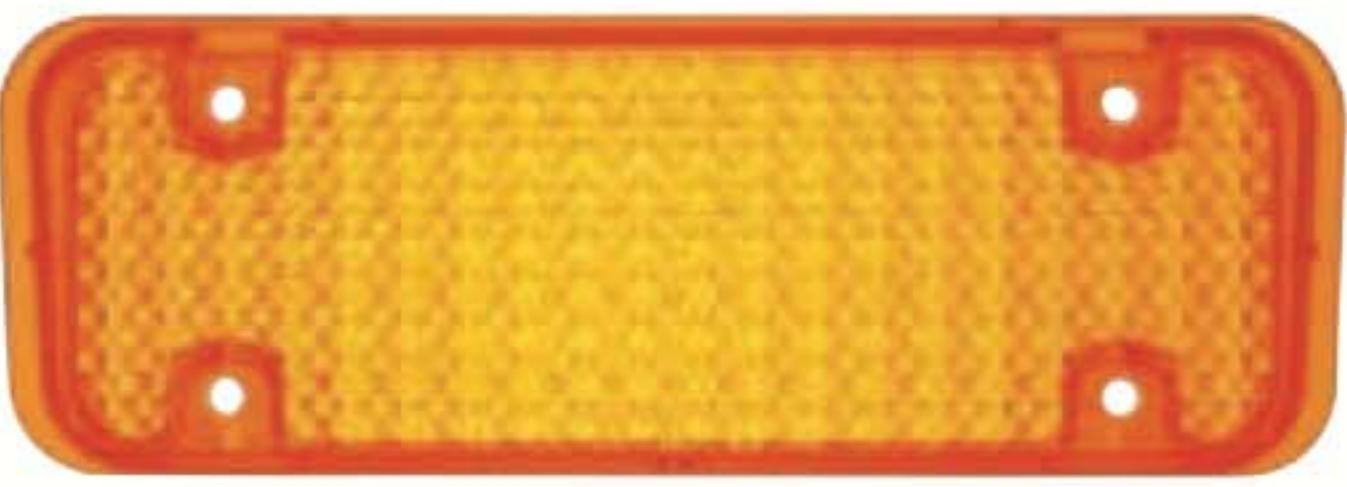

1971 - 72 Chevy Truck
C717221 - Amber Parking Light Lens