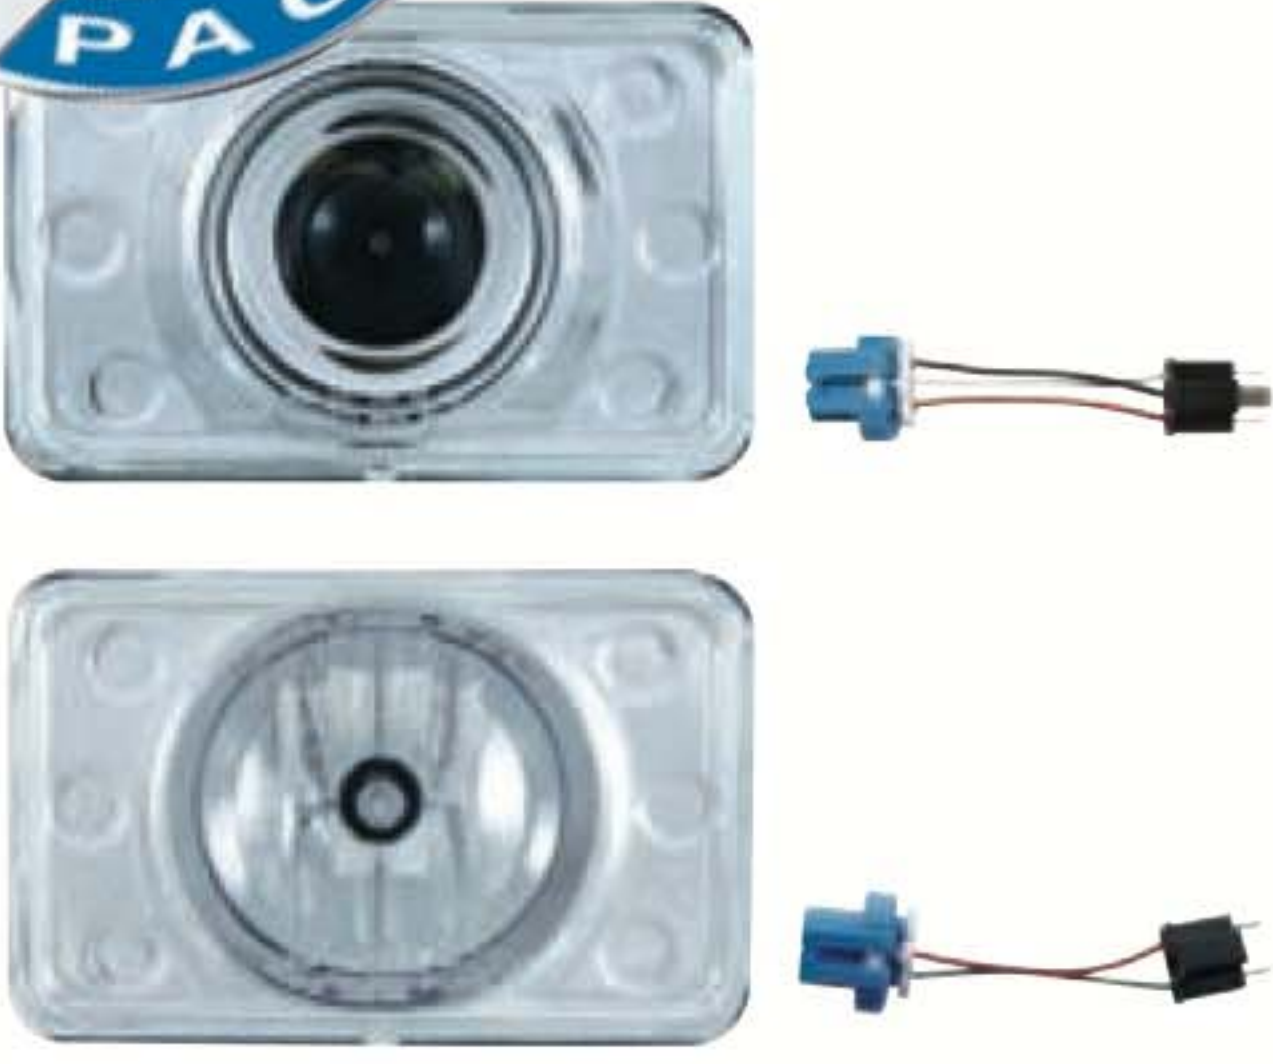

31394 - 4" x 6" Crystal Projection Headlight, High & Low Beam, 9007 Bulb, 9007 Bulb Adaptor Plug Included, Item #34207
31395 - 4" x 6" Crystal Projection Headlight, High Beam, 9005 Bulb, 9005 Bulb Adaptor Plug Included