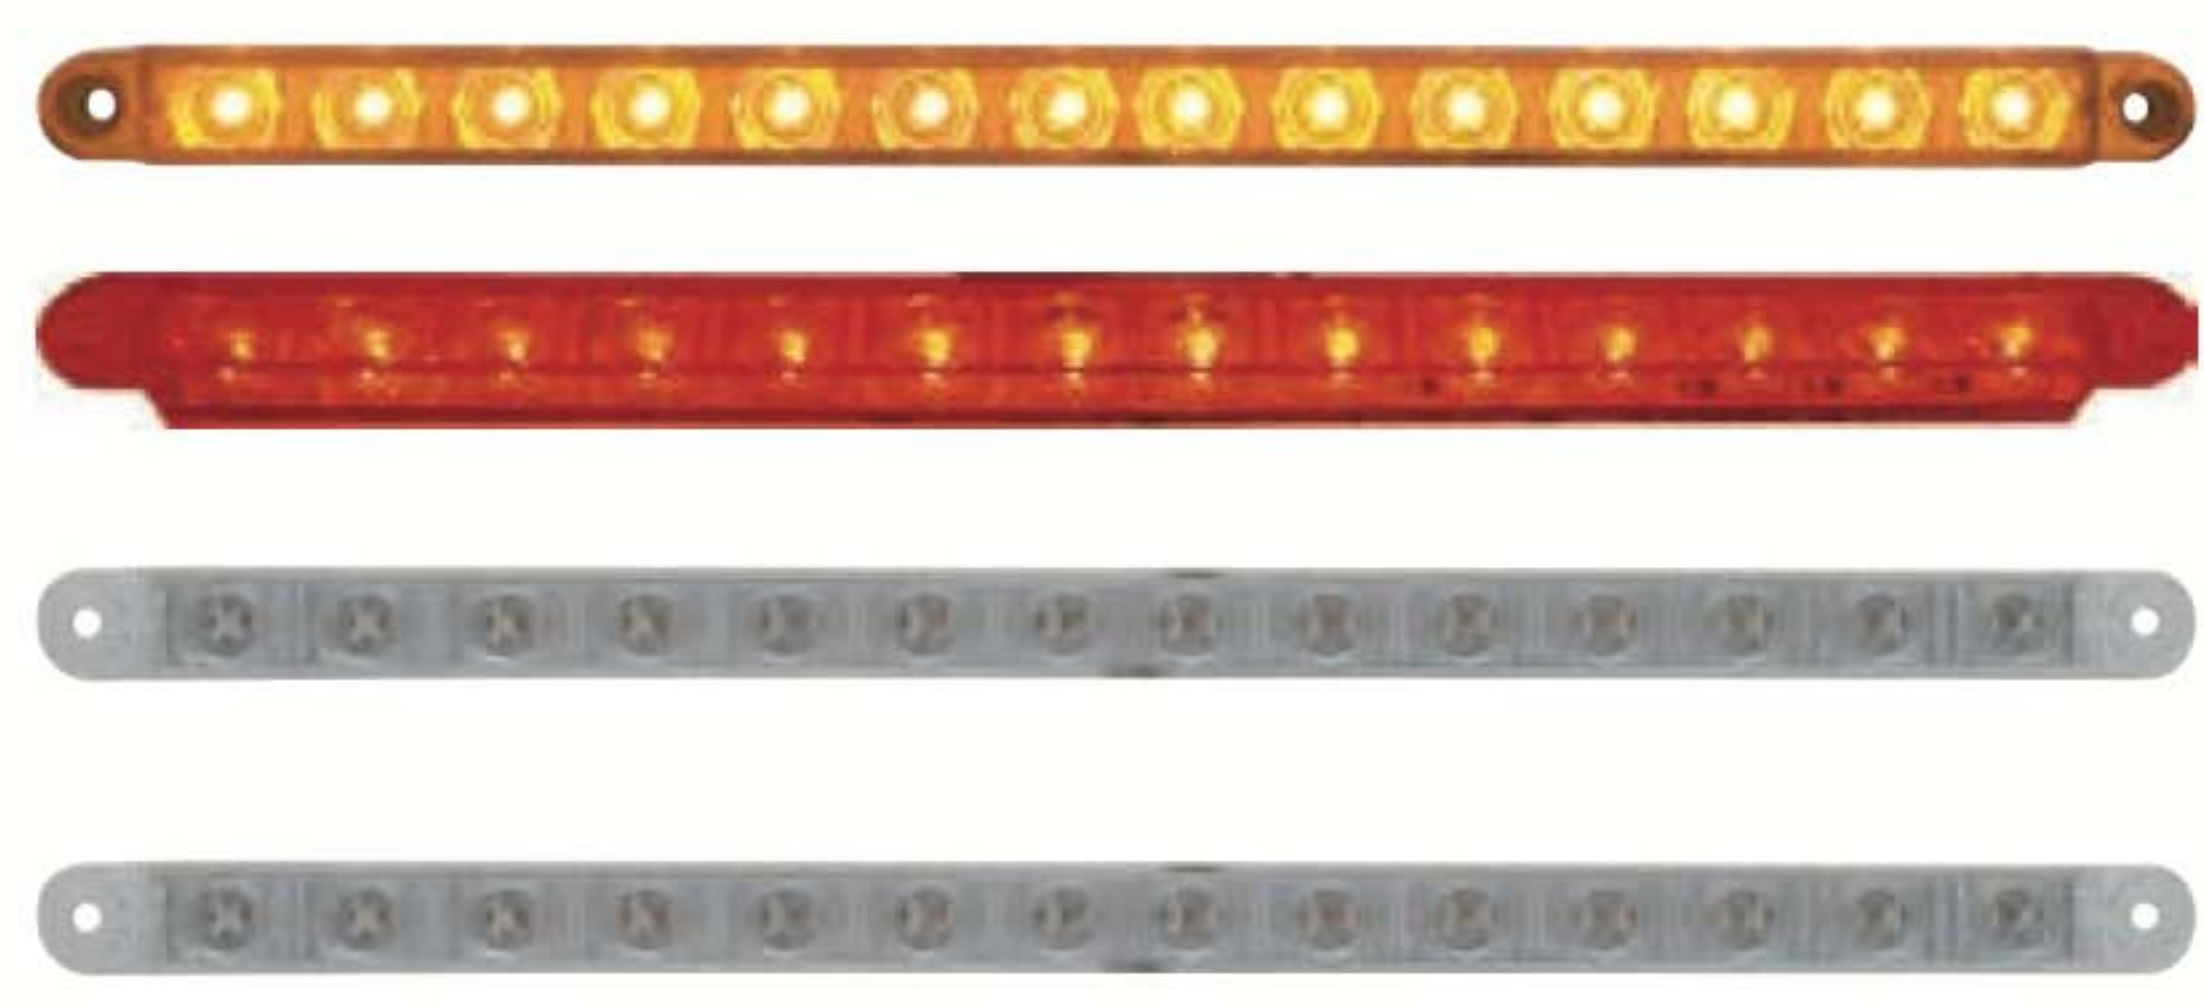

LED Indicator Light

- 39314** - Amber Lens
- 39315** - Blue Lens
- 39316** - Green Lens
- 39317** - Purple Lens
- 39318** - Red Lens
- 39319** - Clear Lens

3 LED Dual Function Mini Light

- 37967** - Auxiliary/Utility Light w/ Bezel - Amber LED / Amber Lens
- 37968** - Auxiliary/Utility Light w/ Bezel - Red LED / Red Lens
- 37969** - Auxiliary Light w/ Bezel - Amber LED / Clear Lens
- 37970** - Auxiliary Light w/ Bezel - Red LED / Clear Lens