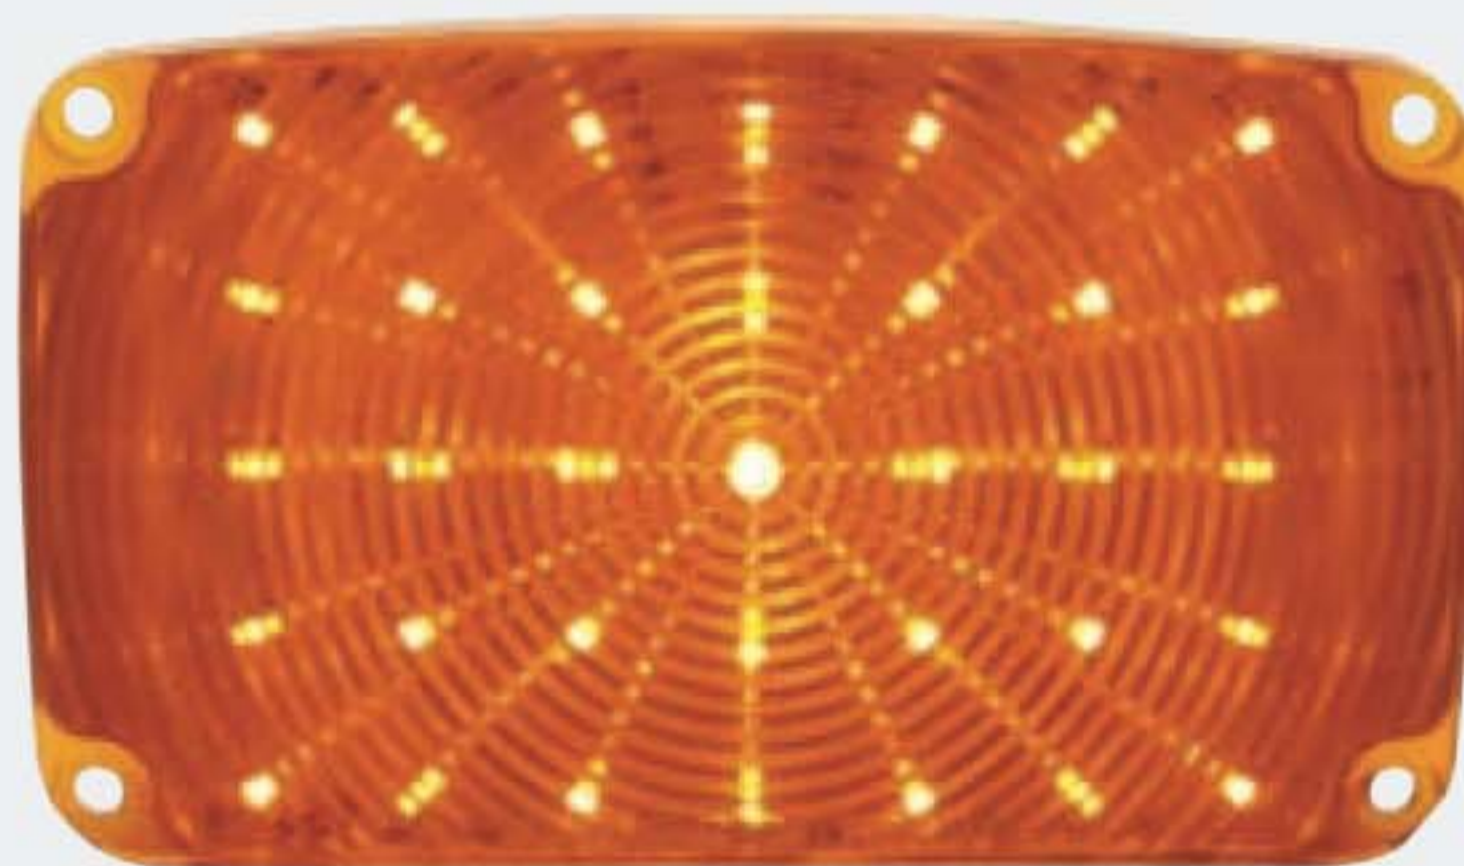

1957 Chevy
INCANDESCENT TAIL
LIGHT LENS

C5704

Red Plastic Lens

C5704 -1

Red Plastic Lens with Blue Dot