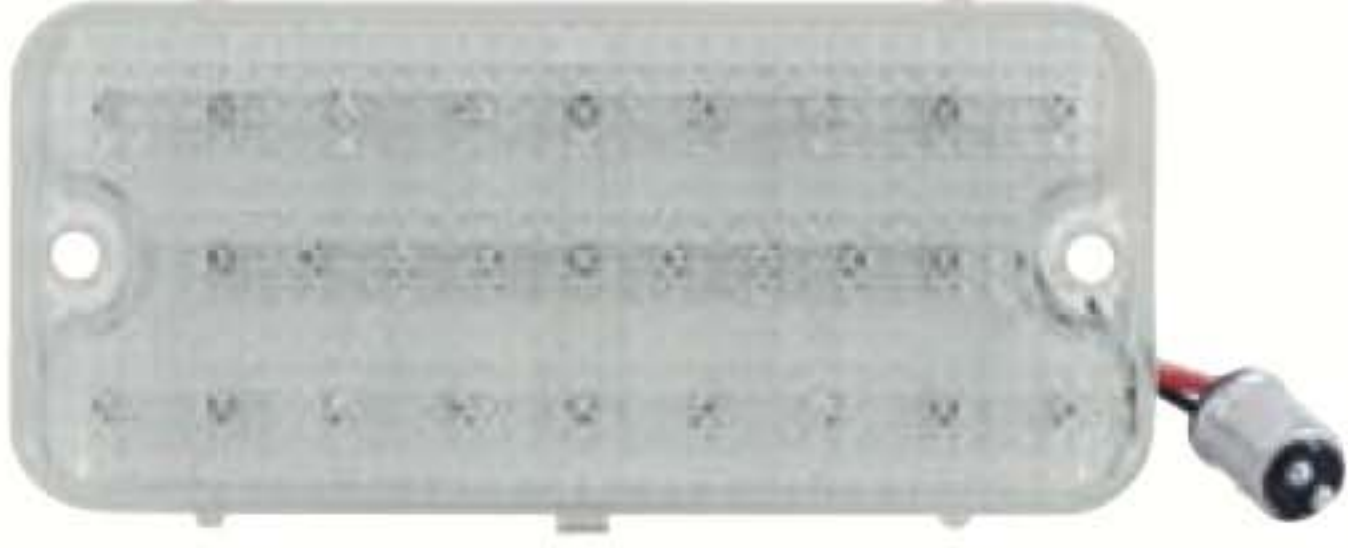

1967 Chevy Truck Fleetside

- CTL6721LED** - LED Tail Light - Red Lens
- CTL6721C** - LED Tail Light - Clear Lens

CTL6772LED

CTL6772CL

CPL6768A

CPL6768C

CML6872A

CML6872R