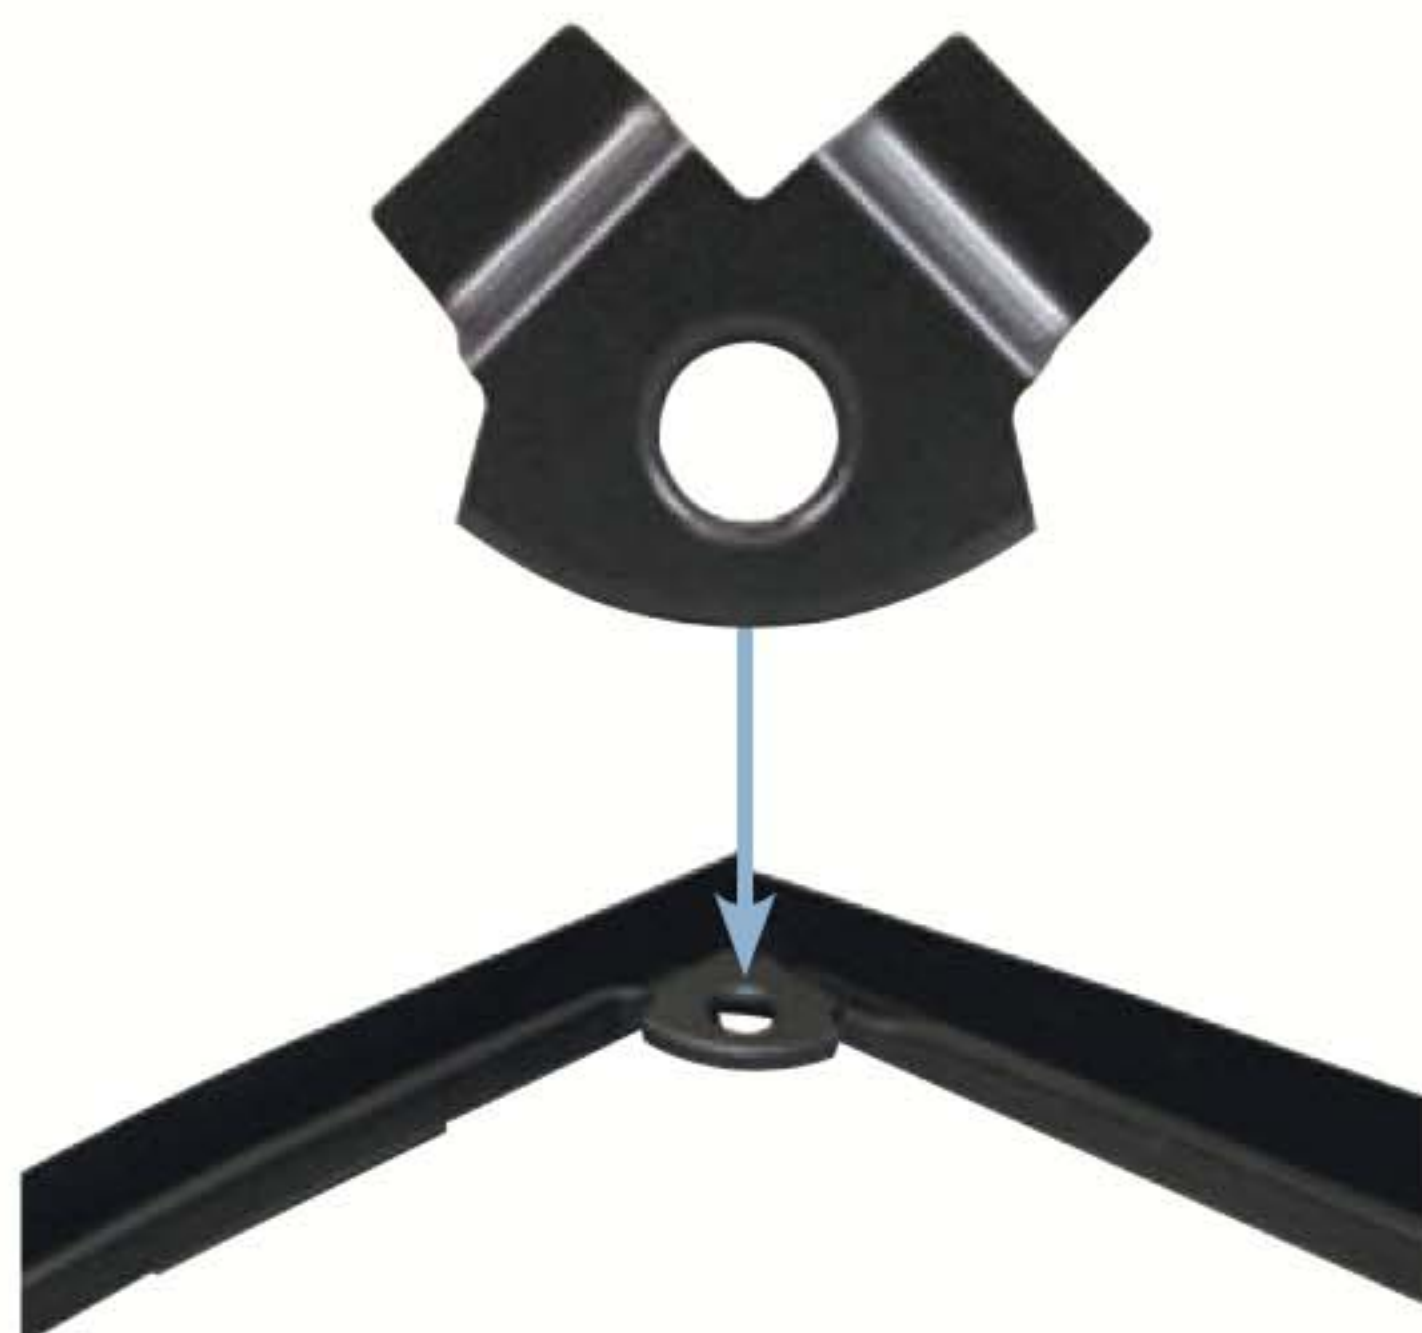

Trunk Corner Reinforcement
B20203 - Heavy Stamped Steel, For 1932 Roadster and 5-Window Coupe, Sold Each