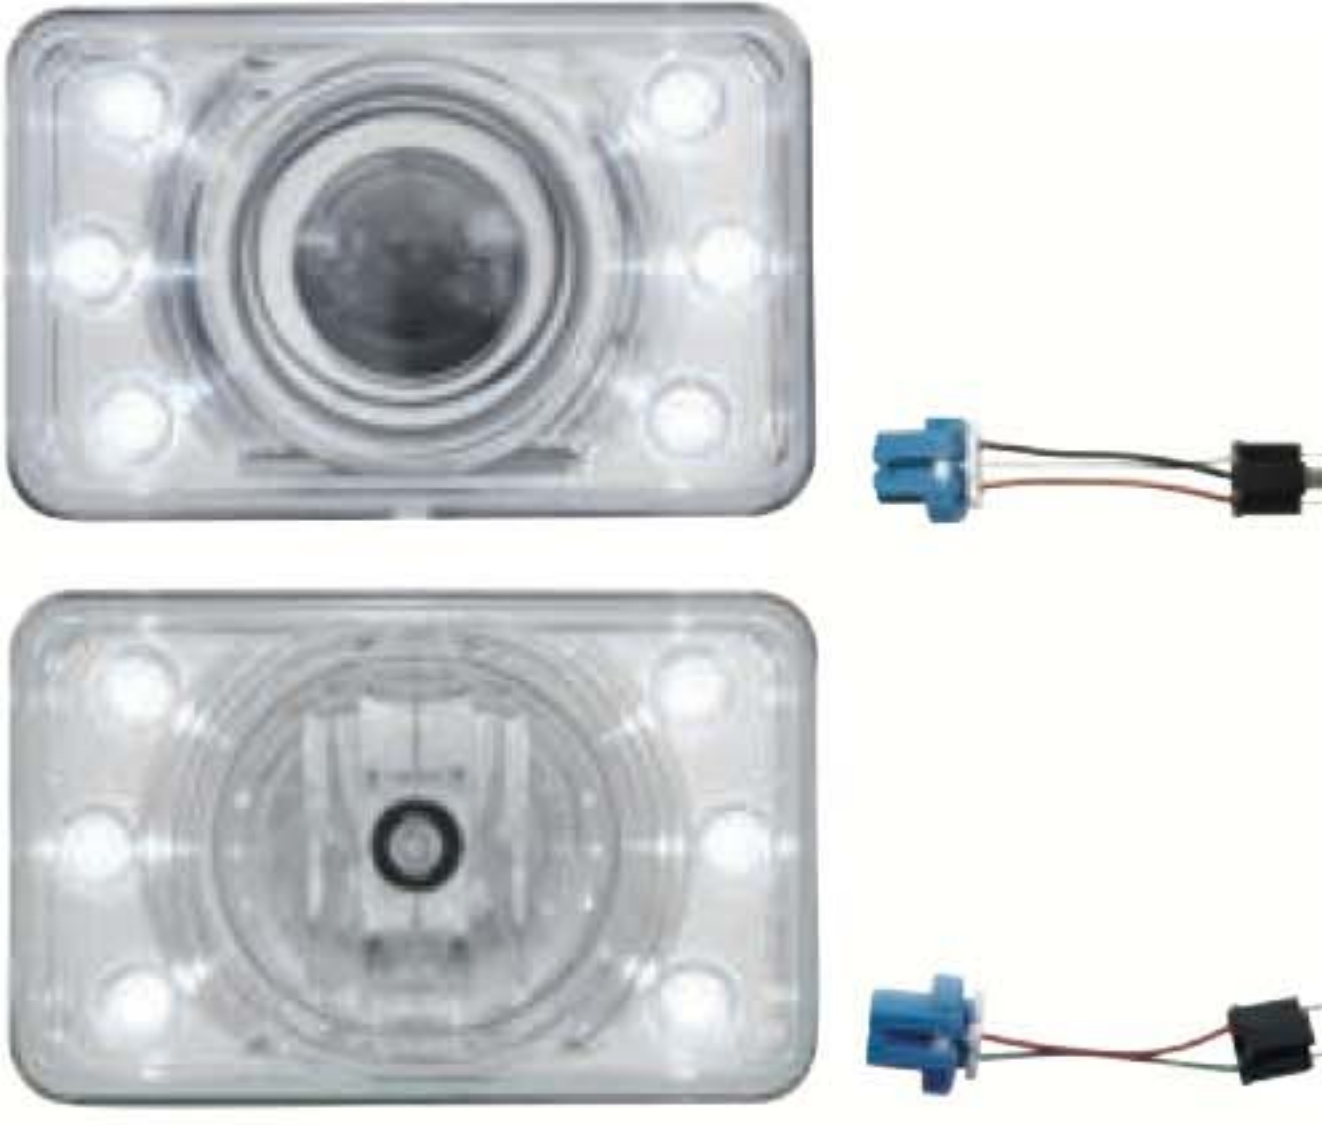

Like Us on

LED & INCANDESCENT HEADLIGHT

31394 - 4" x 6" Crystal Projection Headlight, High & Low Beam, 9007 Bulb, 9007 Bulb Adaptor Plug Included, Item #34207
31395 - 4" x 6" Crystal Projection Headlight, High Beam, 9005 Bulb, 9005 Bulb Adaptor Plug Included