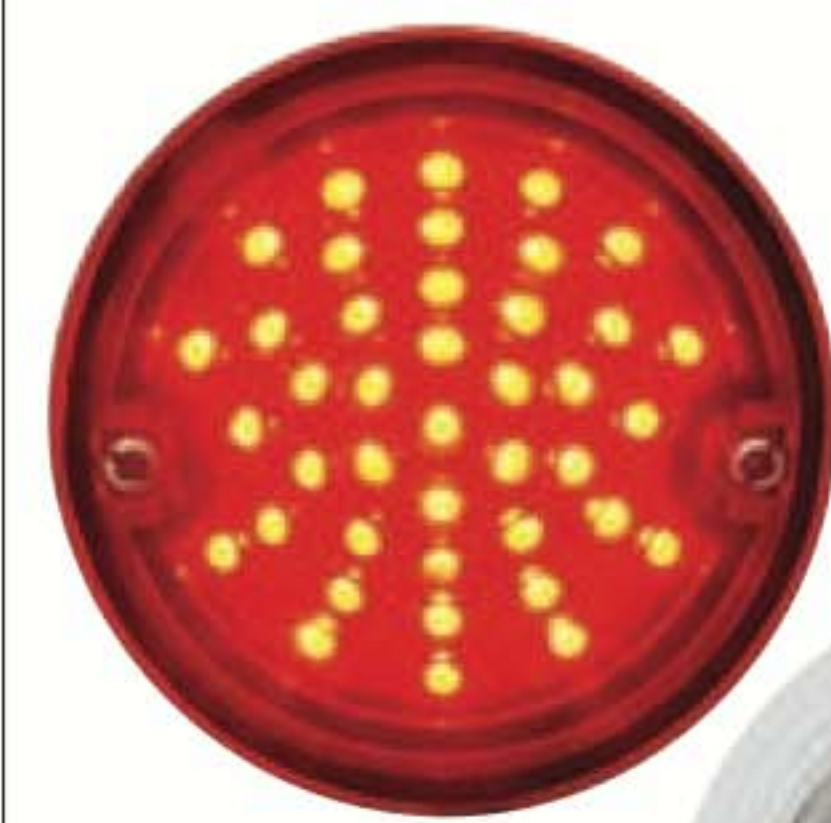

CTL5459LED