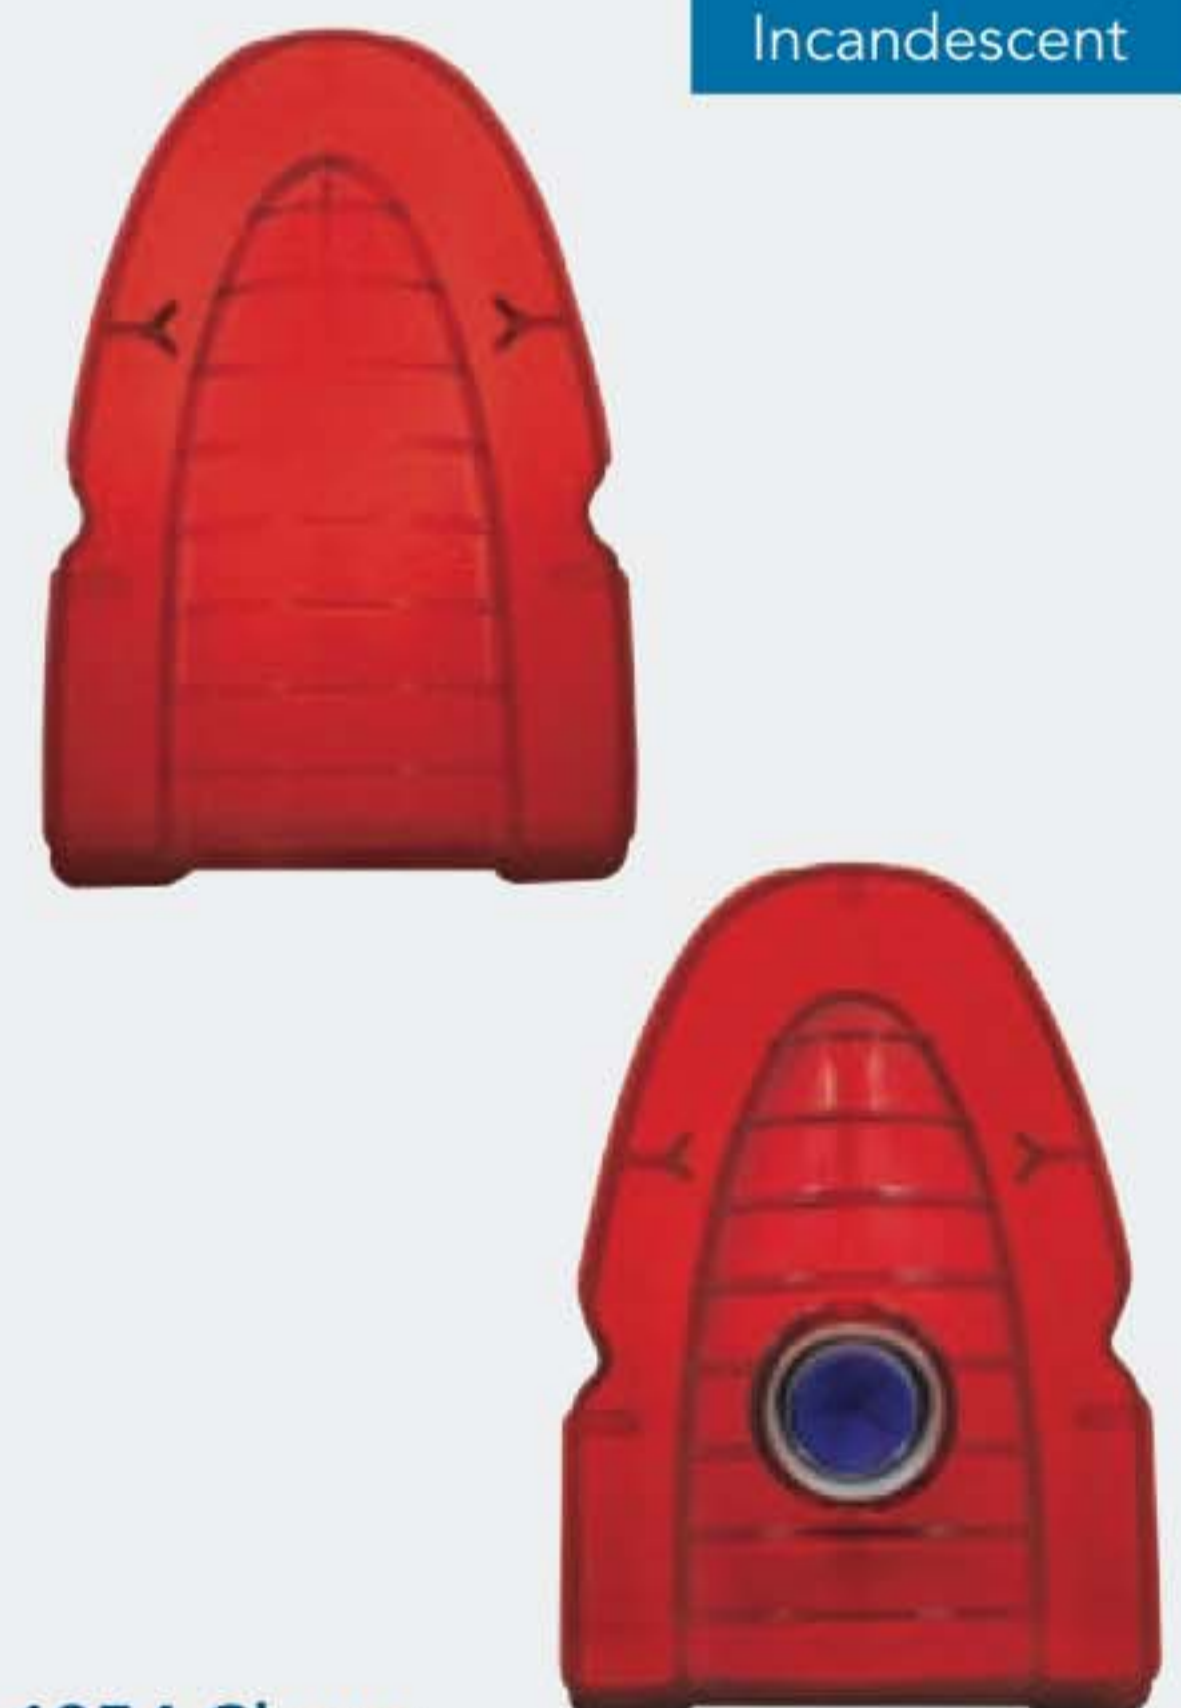

LED

1954 Chevy TAIL LIGHT ASSEMBLY

CTL5408LED

Includes 40 LED Red Tail Lamp Lens & 28 LED Backup Lens

Incandescent

1954 Chevy INCANDESCENT TAIL LIGHT LENS

C4030R

Upper Red Plastic Lens