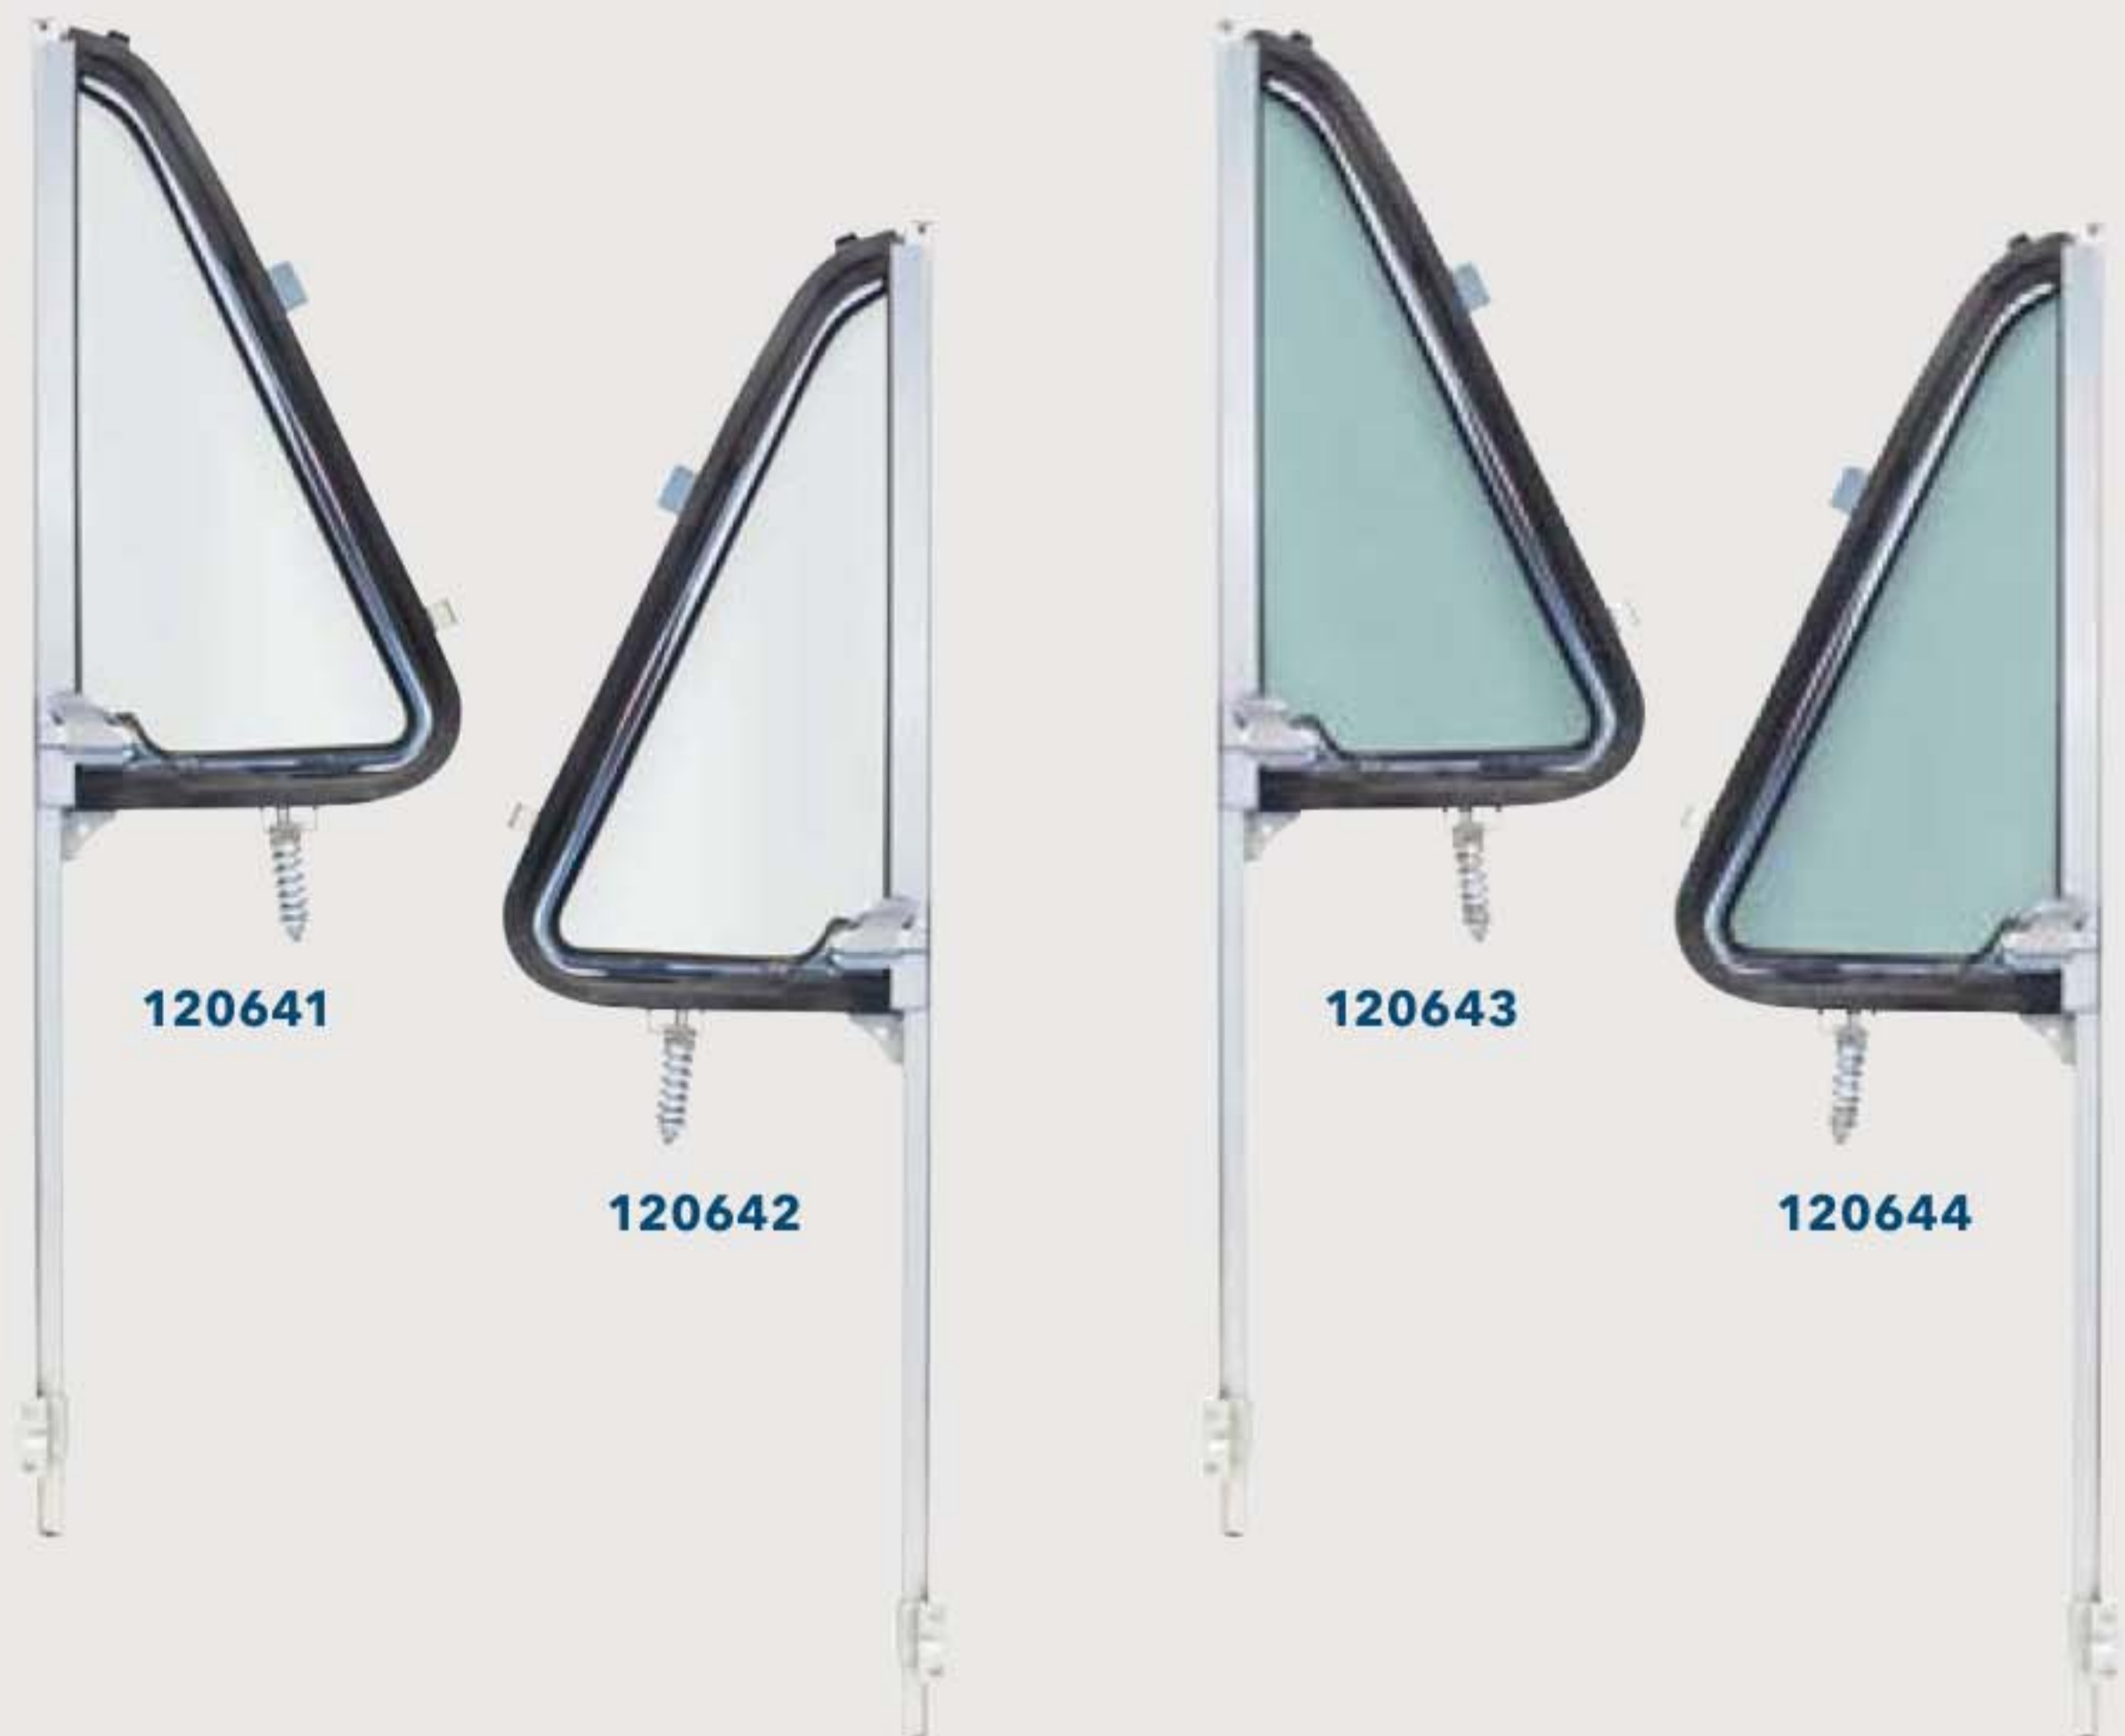

1964-66 Chevy & GMC Truck VENT WINDOW ASSEMBLY

- **120641** Left Hand Side
- **120642** Right Hand Side
- **120643** Left Hand Side, Tinted Glass
- **120644** Right Hand Side, Tinted Glass