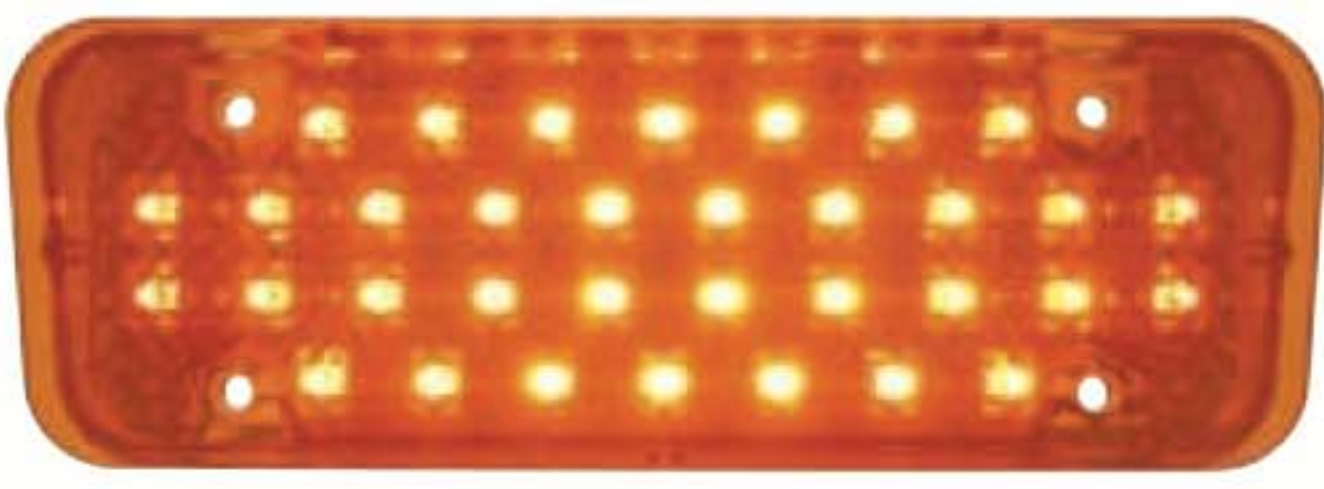

1968 - 72 Chevy Truck

- CML6872A** - Front Amber LED Side Marker Light, Amber Lens With S/S Trim
- CML6872R** - Rear Red LED Side Marker Light, Red Lens With S/S Trim

CPL6970AL

CPL6970AR

CPL7172A

CPL7172C

CML7380A