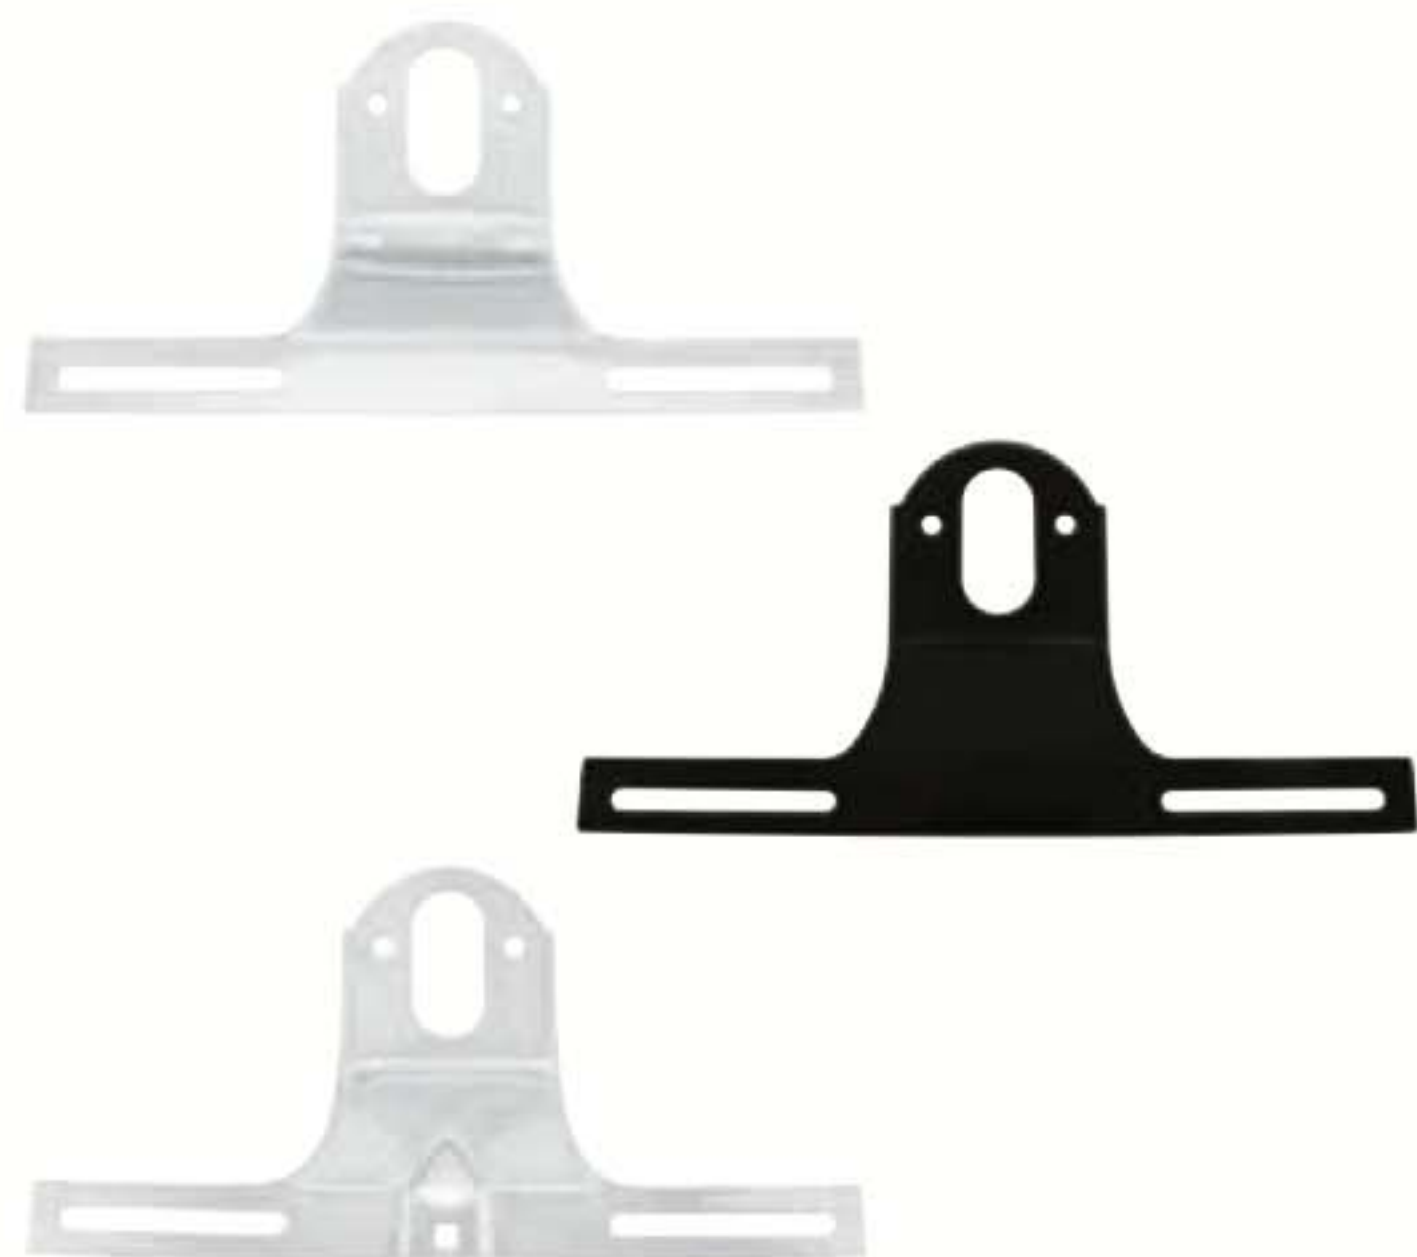

Black Tail Light - All Black

- A1039-12VSTP** - Left-Hand Side, License Illuminator
- A1040-12VSTP** - Right-Hand Side

Tail Light Bracket

- A1038** - Rubber Pad for Tail Light Bracket
- A1043** - Chrome Tail Light Bracket - Left-Hand Side
- A1044** - Chrome Tail Light Bracket - Right-Hand Side
- A1045** - Black Tail Light Bracket - Left-Hand Side
- A1046** - Black Tail Light Bracket - Right-Hand Side
- A1042SS** - Mounting Bolt Set, Polished Stainless