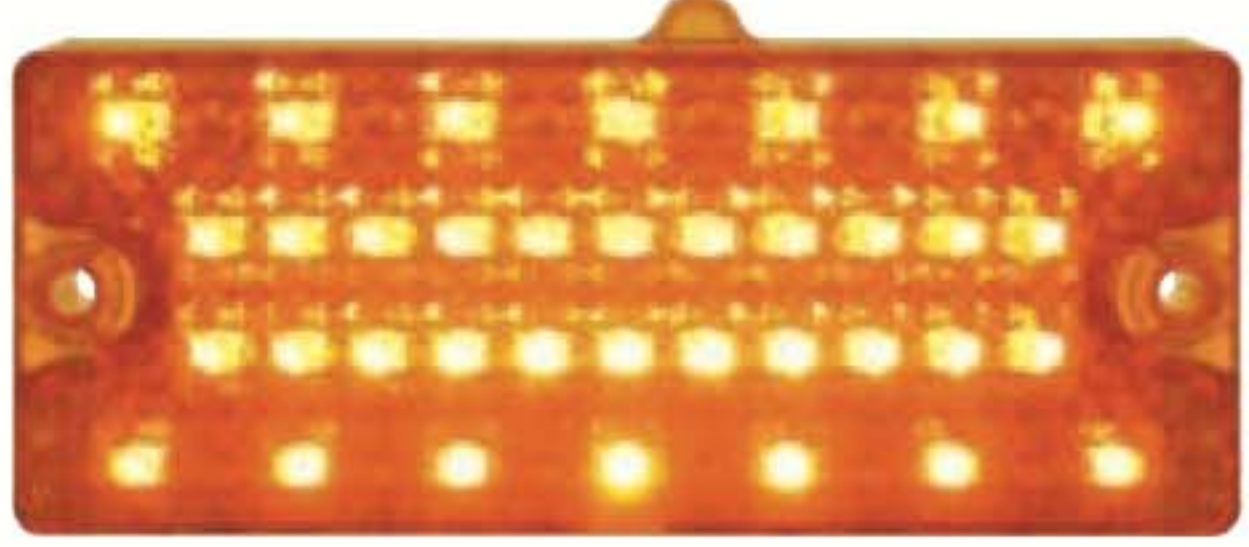

FEATURE PRODUCTS 1967 - 1980 CHEVY & GMC TRUCKS

1970 - 72 Chevy & GMC Truck

- **C707201-LED** - Exterior Mirror, L/H With LED Turn Signal In Mirror
- **C707202-LED** - Exterior Mirror, R/H With LED Turn Signal In Mirror

1967 Chevy Truck Fleetside

- **CTL6721LED** - LED Tail Light - Red Lens
- **CTL6721C** - LED Tail Light - Clear Lens

1967 - 72 Chevy Truck Stepside

- **CTL6772LED** - LED Tail Light - Red Lens
- **CTL6772CL** - LED Tail Light - Clear Lens

1967 - 68 Chevy Truck

- **CPL6768A** - Amber LED Parking Light - Amber Lens
- **CPL6768C** - Amber LED Parking Light - Clear Lens

1968 - 72 Chevy Truck

- **CML6872A** - Front Amber LED Side Marker Light, Amber Lens With S/S Trim
- **CML6872R** - Rear Red LED Side Marker Light, Red Lens With S/S Trim

CPL6970AR

1969 - 70 Chevy Truck

- **CPL6970AL** - Amber LED L/H Parking Light - Amber Lens
- **CPL6970AR** - Amber LED R/H Parking Light - Amber Lens

1971 - 72 Chevy Truck

- **CPL7172A** - Amber LED Parking Light - Amber Lens
- **CPL7172C** - Amber LED Parking Light - Clear Lens

1973 - 80 Chevy & GMC Truck

- **CML7380A** - Front Amber LED Side Marker Light, Amber Lens With S/S Trim
- **CML7380R** - Rear Red LED Side Marker Light, Red Lens With S/S Trim