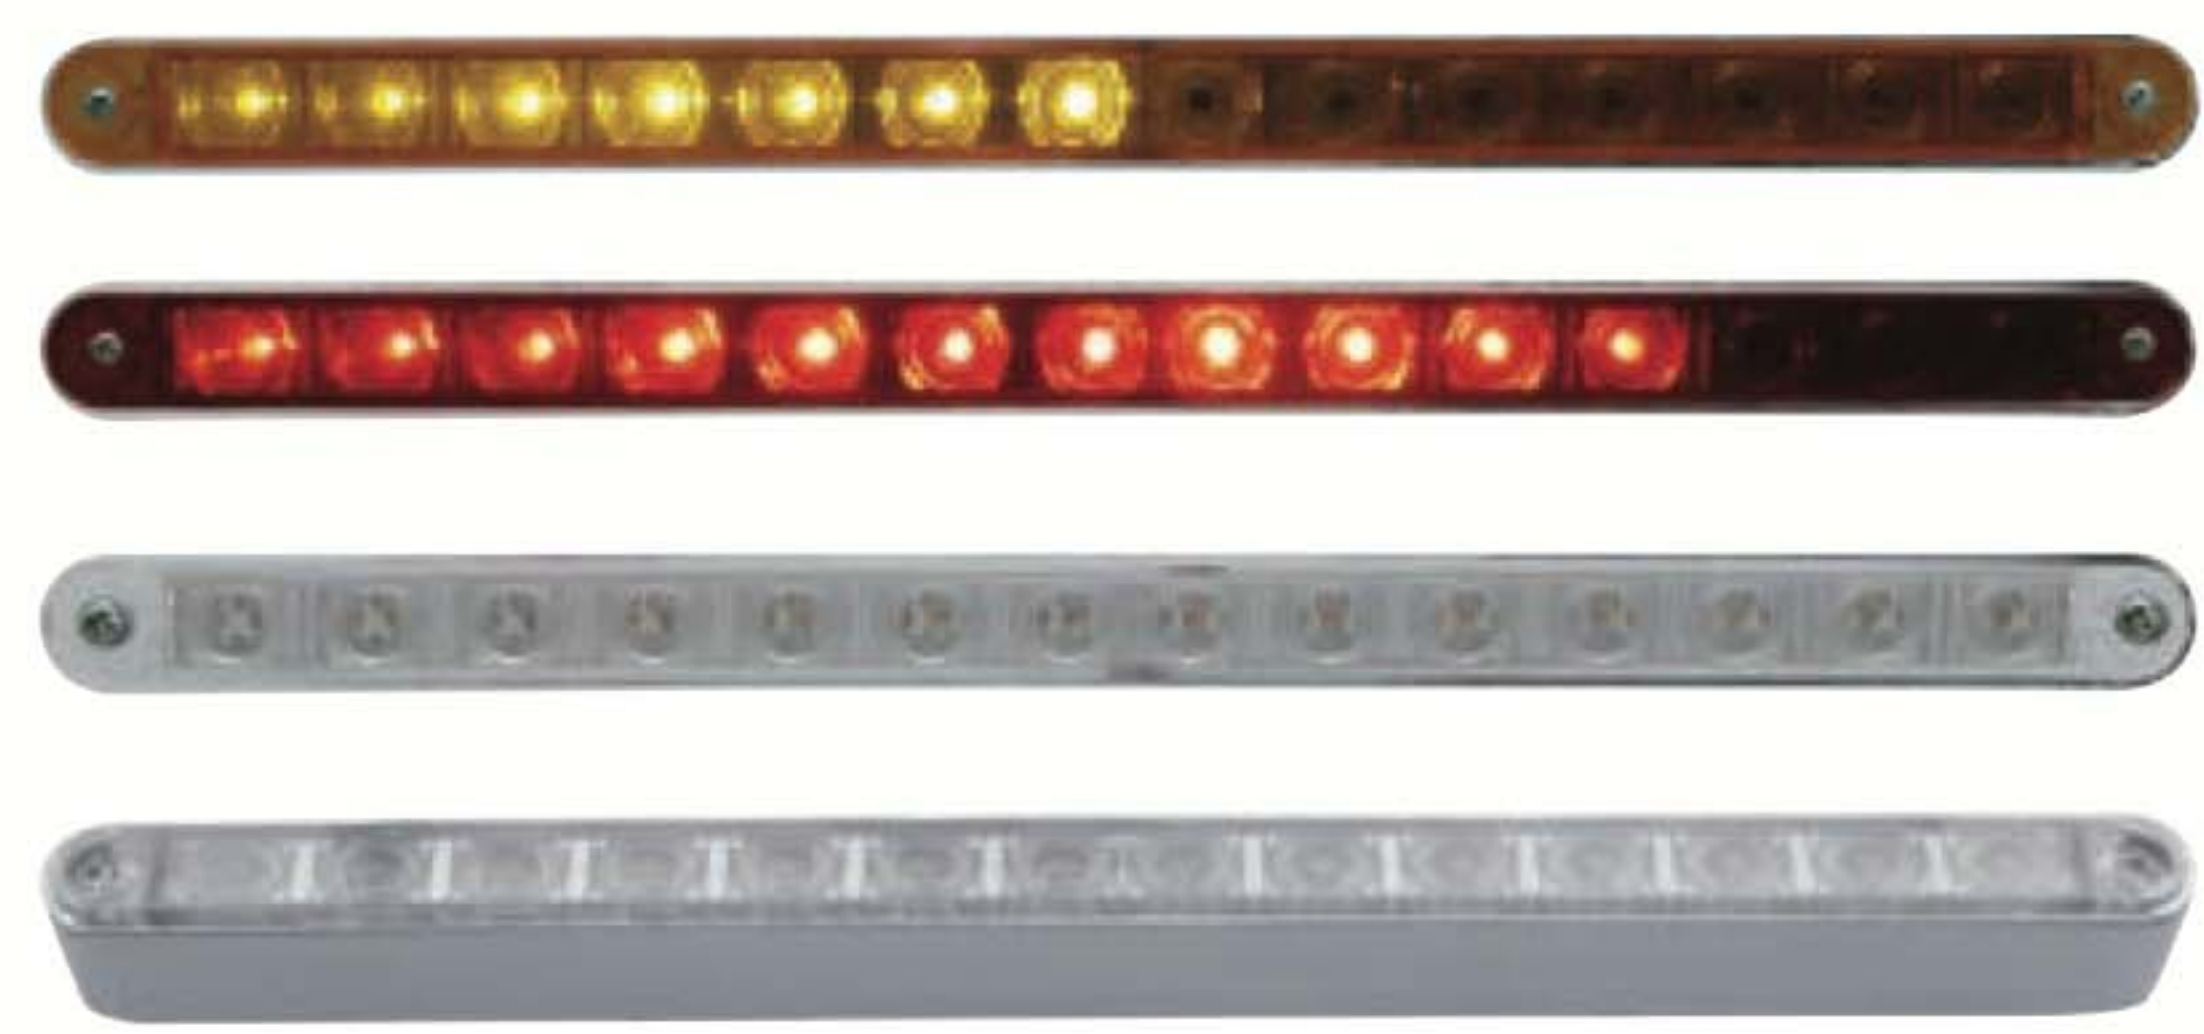

- **37522** - Sequential Light Bar w/ Chrome Plastic Bezel - Amber LED / Amber Lens
- **37523** - Sequential Light Bar w/ Chrome Plastic Bezel - Red LED / Red Lens
- **37524** - Sequential Light Bar w/ Chrome Plastic Bezel - Amber LED / Clear Lens
- **37525** - Sequential Light Bar w/ Chrome Plastic Bezel - Red LED / Clear Lens