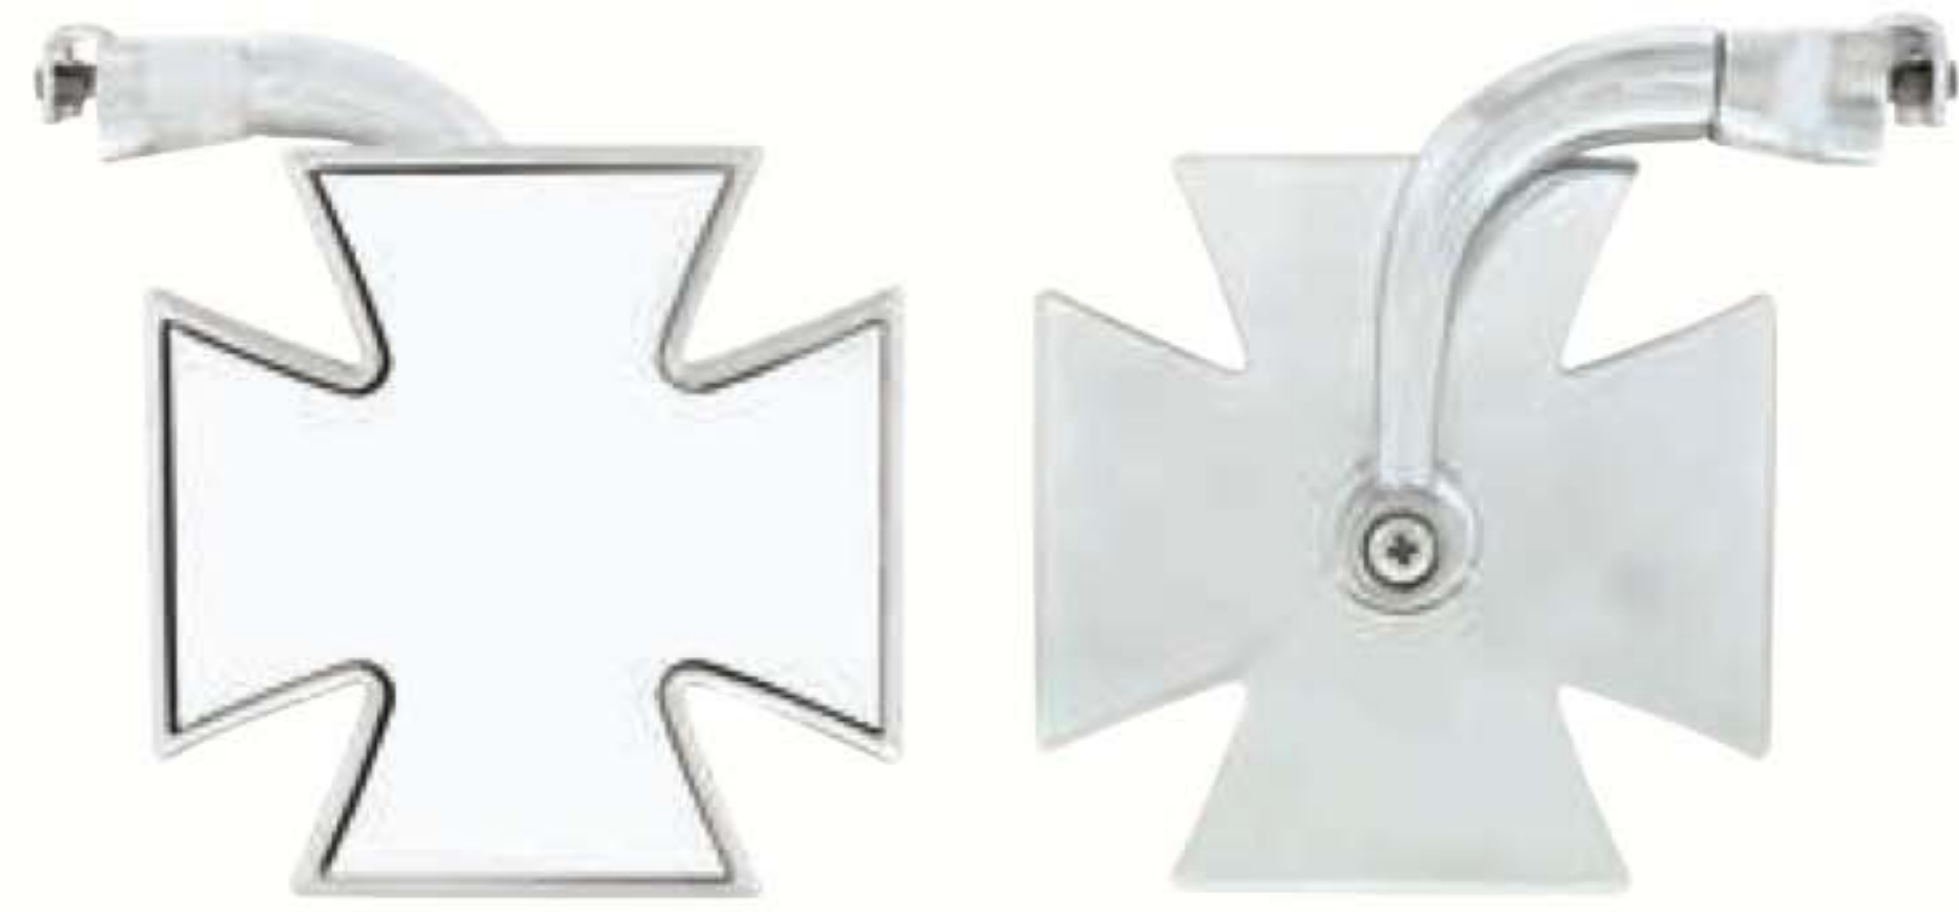

FEATURE PRODUCTS UNIVERSAL MIRRORS