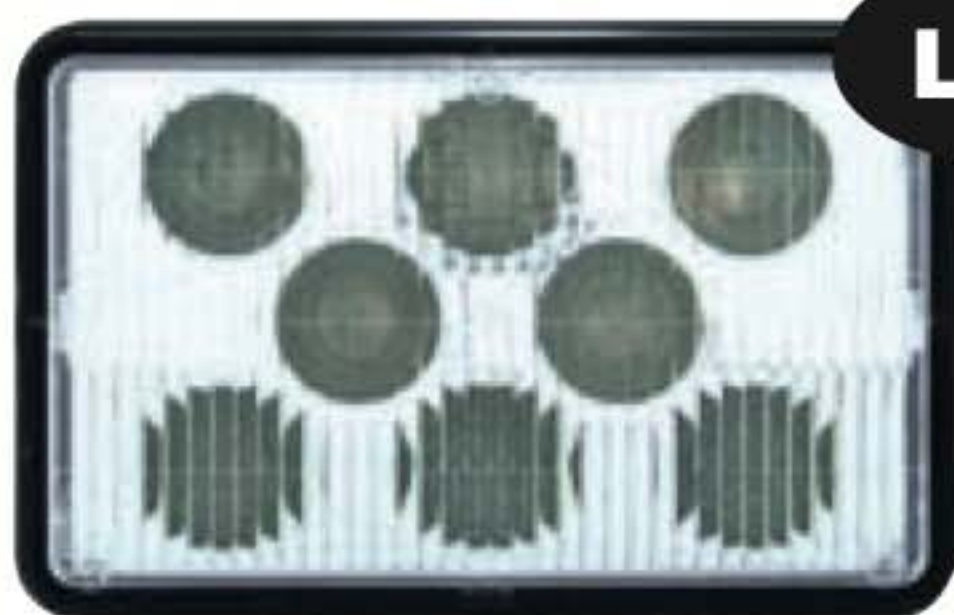

31397 - 4" x 6" LED Headlight, High Beam, 1 High Power LED, H4 Style Plug

LED