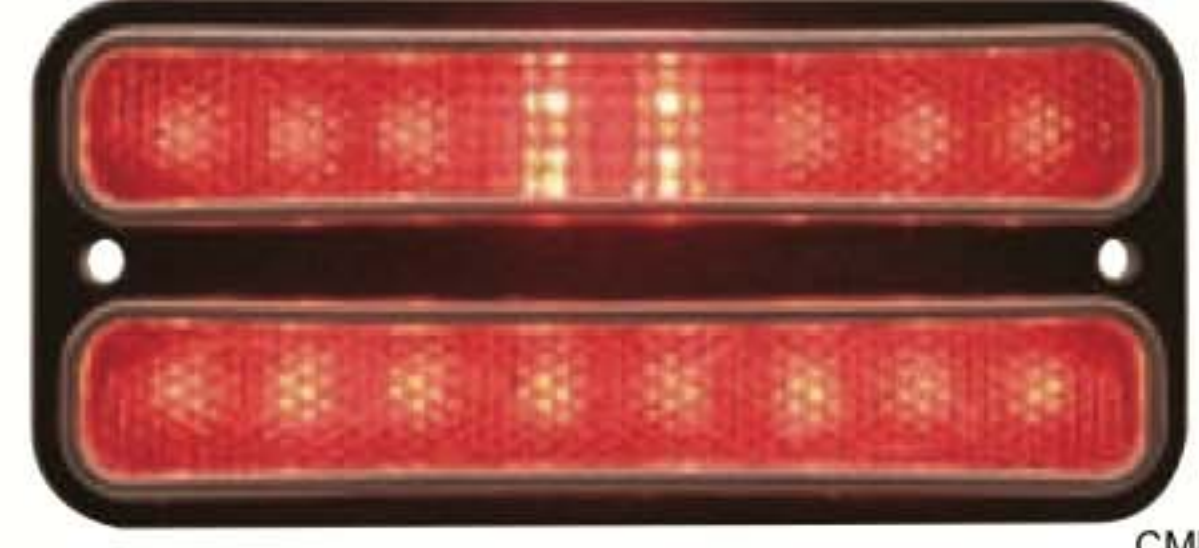

1967 Chevy Truck Fleetside

- CTL6721LED** - LED Tail Light - Red Lens
- CTL6721C** - LED Tail Light - Clear Lens

CTL6772LED

CTL6772CL

CPL6768A

CPL6768C

CML6872A

CML6872R