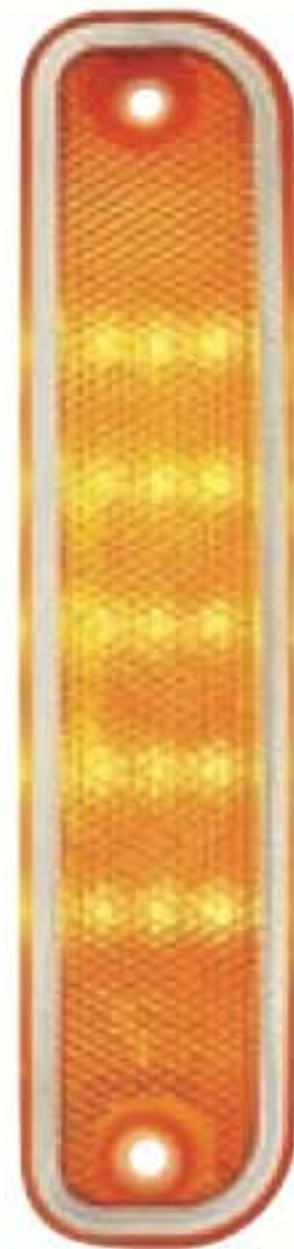

1968 - 72 Chevy Truck

- CML6872A** - Front Amber LED Side Marker Light, Amber Lens With S/S Trim
- CML6872R** - Rear Red LED Side Marker Light, Red Lens With S/S Trim

CPL6970AL

CPL6970AR

CPL7172A

CPL7172C

CML7380A