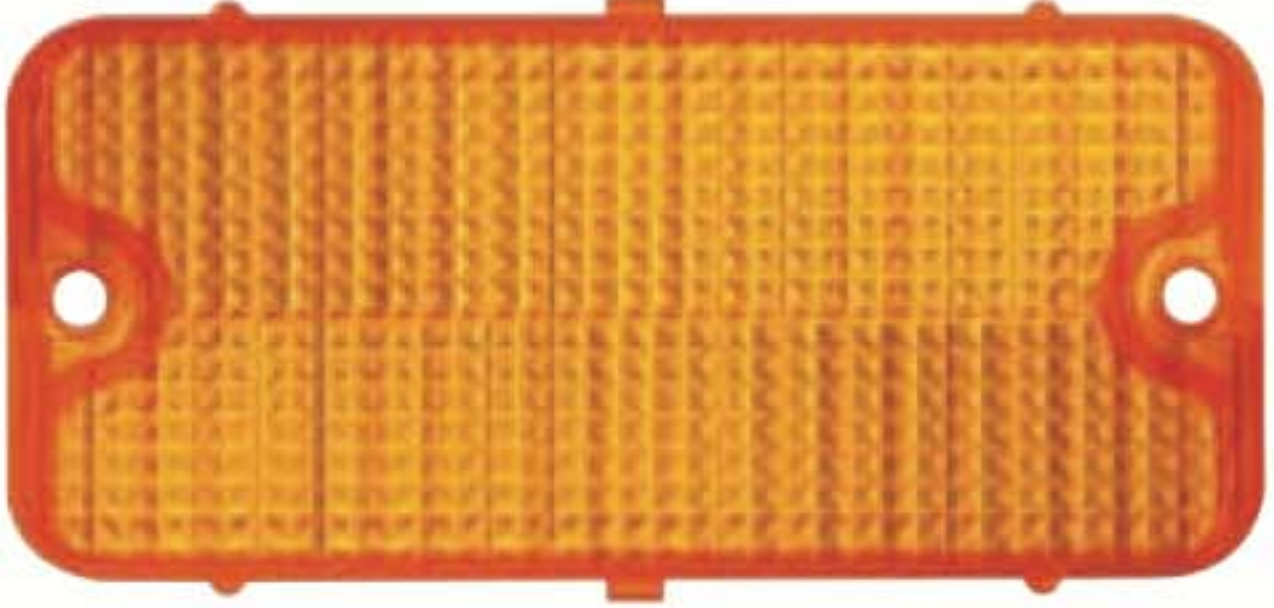

1967 - 68 Chevy Truck
C676812 - Parking Light Gasket

C676811A