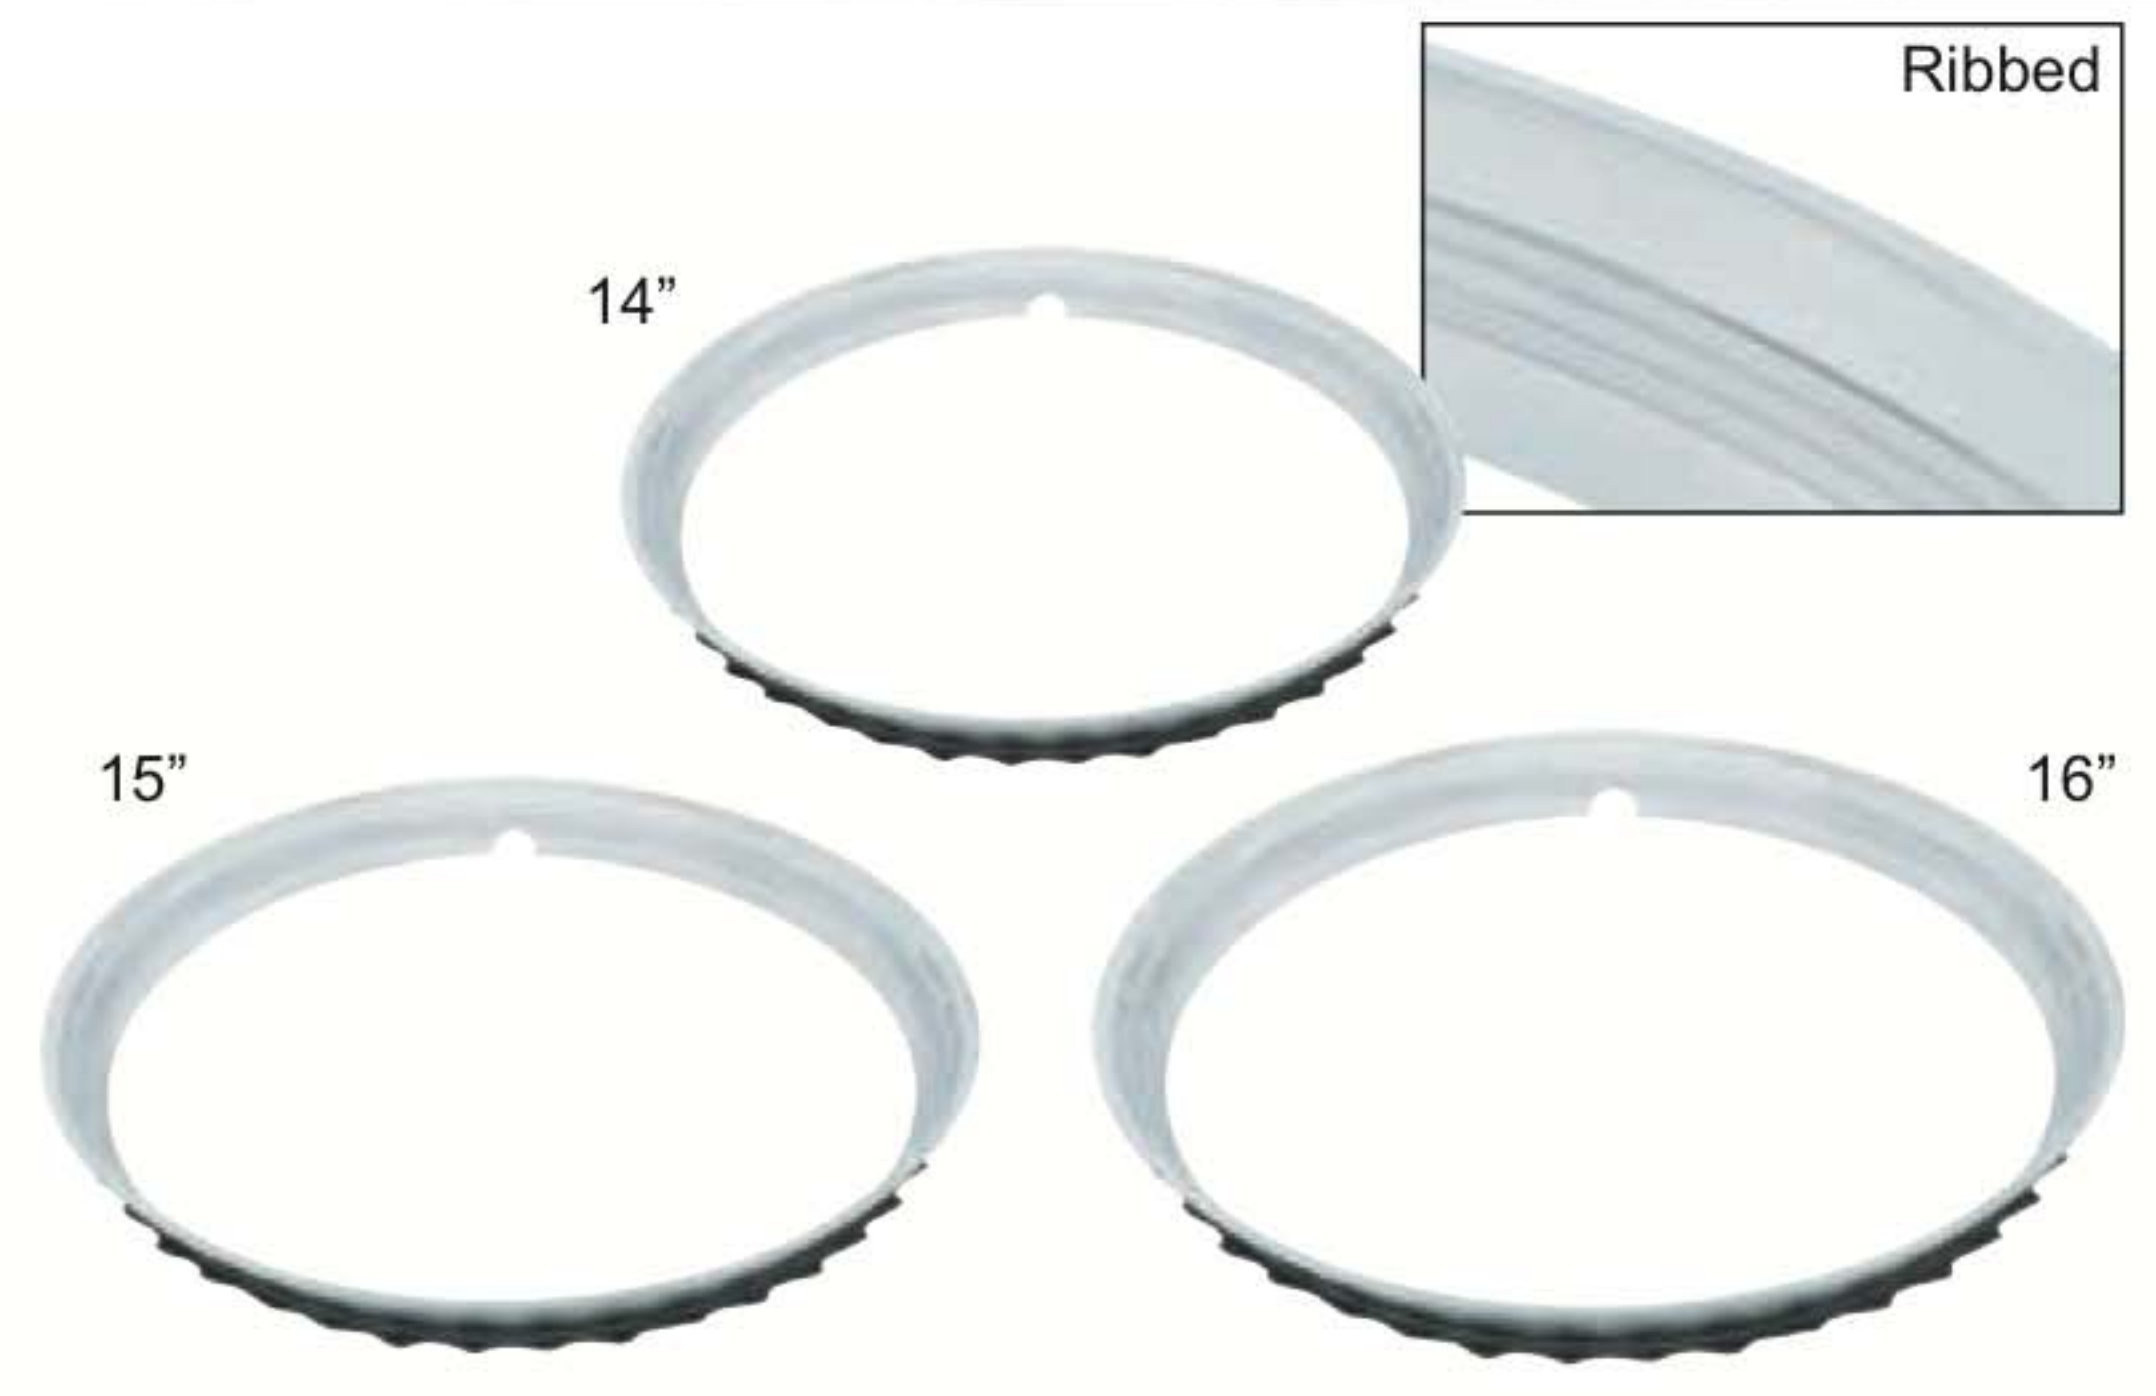

FEATURE PRODUCTS

HUB CAPS AND WHEEL ACCESSORIES