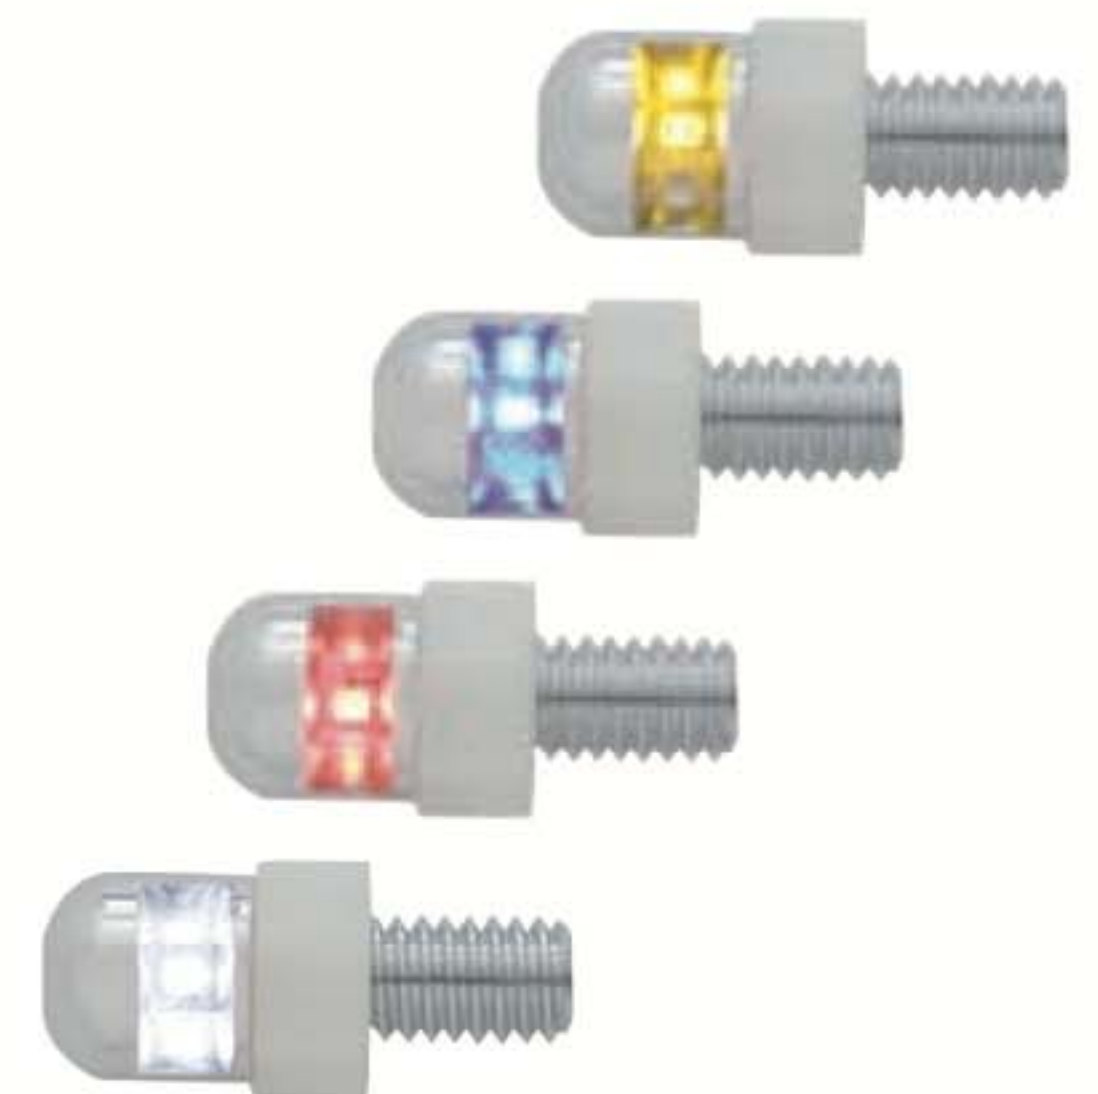

1 LED License Fastener
70300 - Amber LED, 2 Pcs./Card
70301 - Blue LED, 2 Pcs./Card
70302 - Red LED, 2 Pcs./Card
70303 - White LED, 2 Pcs./Card