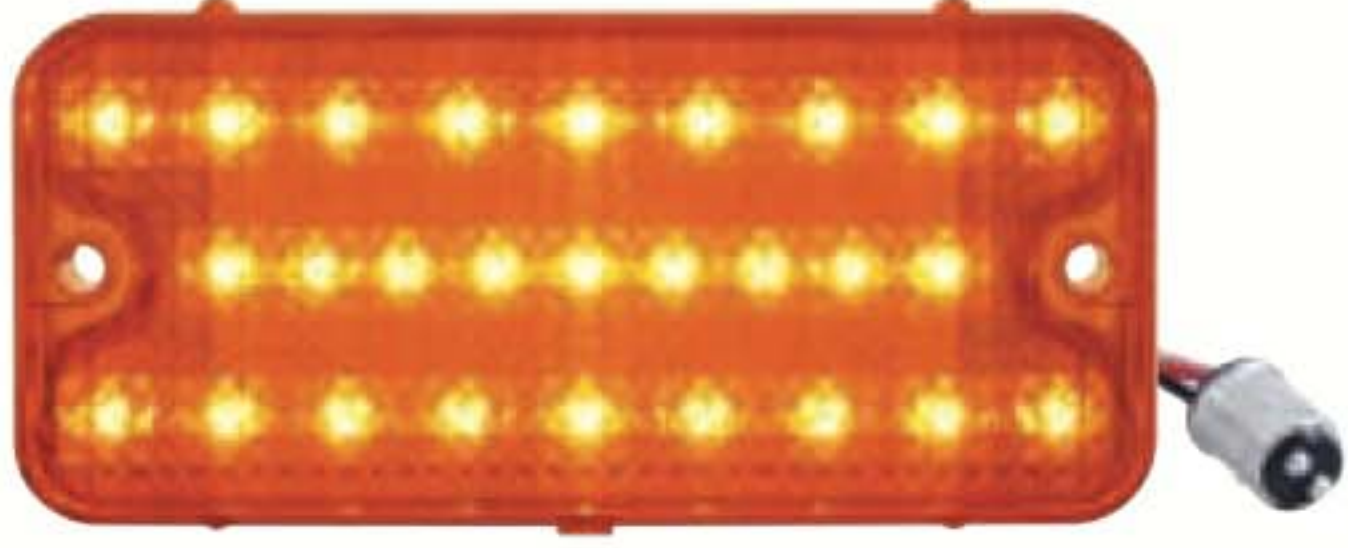

1967 Chevy Truck Fleetside

- CTL6721LED** - LED Tail Light - Red Lens
- CTL6721C** - LED Tail Light - Clear Lens

CTL6772LED

CTL6772CL

CPL6768A

CPL6768C

CML6872A

CML6872R