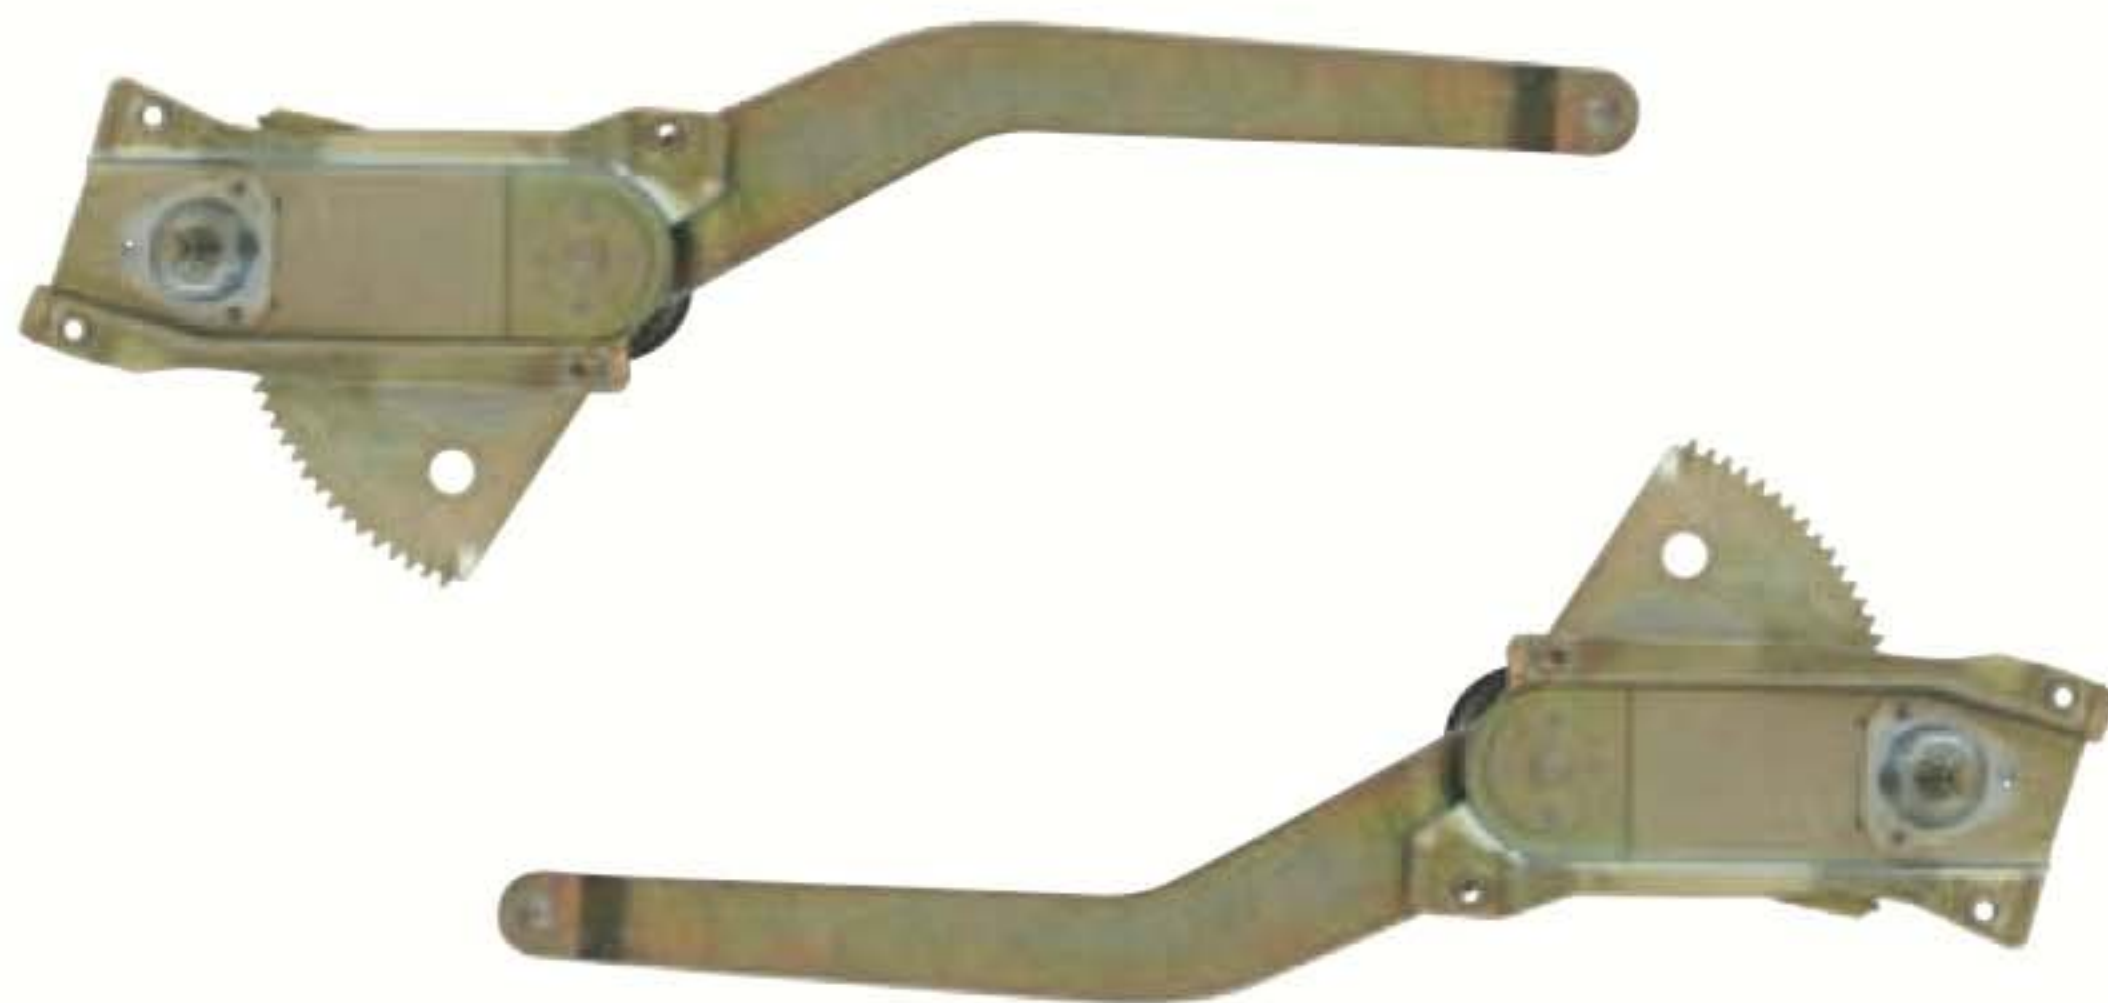

FEATURE PRODUCTS CHEVY & GMC TRUCK WINDOW REGULATORS

United Pacific window regulators are heavy stamped steel manufactured to OEM standards for a perfect fit and smooth operation. Window cranks are beautifully die cast and chrome plated and have black crank knobs.

* FREE GROUND SHIPPING on combined orders of $1000 or more within continental USA.

Like Us on