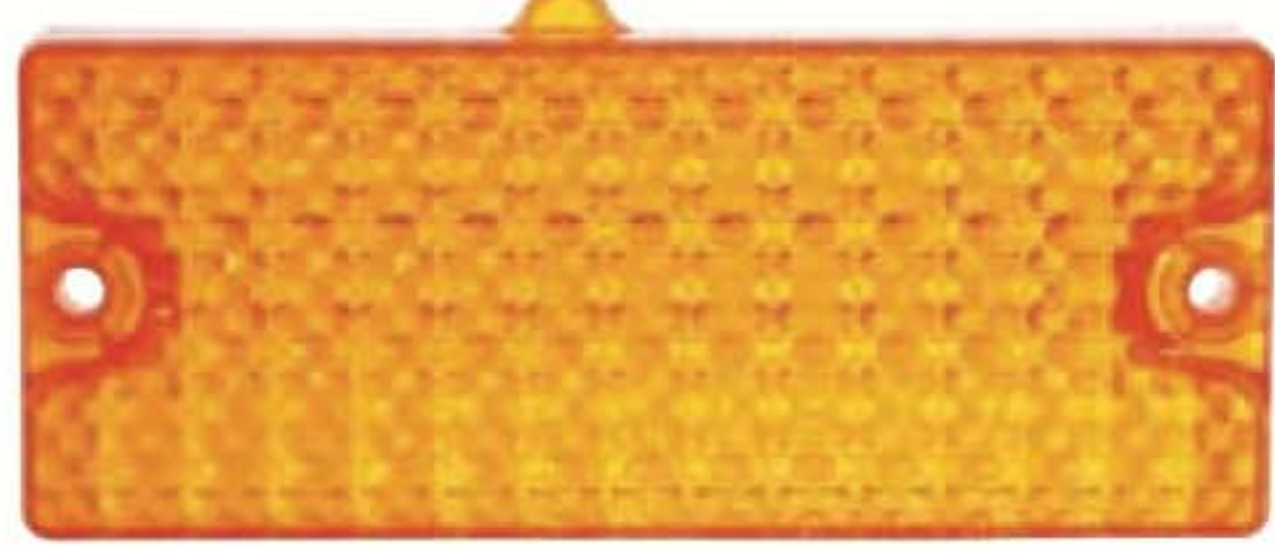

C676811A

C676811C

1967 - 68 Chevrolet Truck
C676811A - Parking Lamp Lens - Amber
C676811C - Parking Lamp Lens - Clear

C697020

C697021

1969 - 70 Chevy Truck
C697020 - Amber Parking Light Lens - R/H
C697021 - Amber Parking Light Lens - L/H