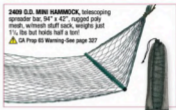

8533 ROTHCO G.I. TYPE O.D. MOSQUITO HEADNET, ties at neck, w/hoop **⚠ CA Prop 65 Warning-See page 327**