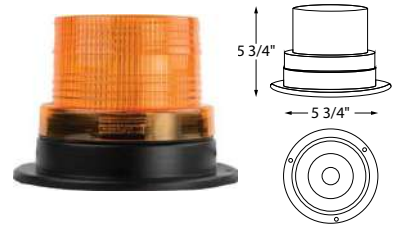

**LED Class 3 Strobe Beacon
C48AW**

- 12' power cord includes 12 V plug
- Polycarbonate lens and base for superior performance in all weather conditions
- Non-scratch, heavy duty magnetic base for secure mount
- Optional permanent mount - hardware (not included)
- Current draw: 0.03 Amps