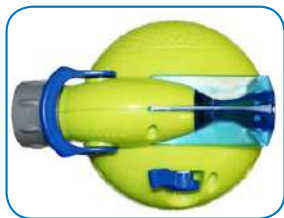

OXICLEAN™ Total Wash Foaming Car Wash Sprayer

- Pro-Foam spray tip
- On/Off soap control
- Lever water control
- Hose connector
- Patented

922320C - 4 pcs. Open Stock