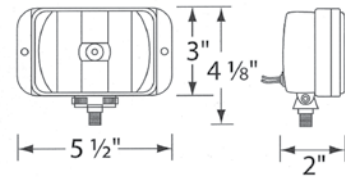

**BAJA® Driving Off-Road Light Kit
DF1073KB**

- Kit includes 2 lights, wiring kit, illuminated on/off switch, mounting brackets, hardware and installation instructions
- ABS plastic housing and glass lens provide protection against the elements
- Bottom vented to burn off internal condensation
- Replaceable 12V/55W/H3 bulbs
- Current draw: 5.0 Amps