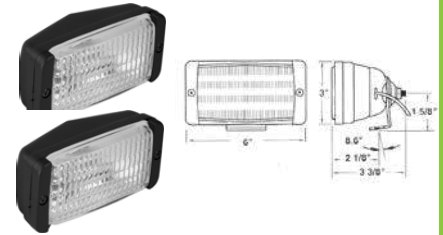

6" x 3" Rear Mount Tractor Light

C8010 - Flood Beam

C8011 - Trapezoid Beam

- Includes light, mounting bracket and hardware
- Surface mount installation
- Corrosion resistant molded housing and grill
- Replaceable 55W halogen bulb
- Current draw: 5.0 Amps