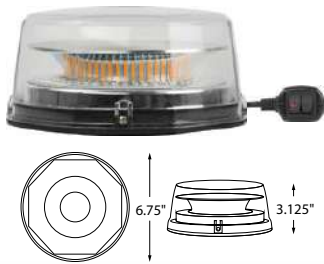

**LED Low-Profile Alert Beacon
C38CAW**

- Clear lens with amber LEDs
- 12' power cord includes plug with on/off and pattern selection switch
- Polycarbonate lens and base for superior performance in all weather conditions
- Non-scratch, heavy-duty magnetic base for secure mount
- Current draw: 1.46 Amps
- Flash patterns: 8