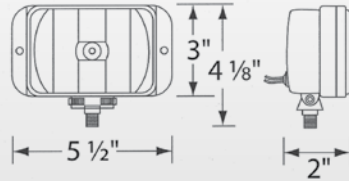

**BAJA® Amber Off-Road Fog Light Kit
DF1075KB**

- Kit includes 2 lights, wiring kit, illuminated on/off switch, mounting brackets, hardware and installation instructions
- Steel housing and amber colored lens provide protection against the elements
- Bottom vented to burn off internal condensation
- Replaceable 12V/55W/H3 bulbs
- Current draw: 5.0 Amps