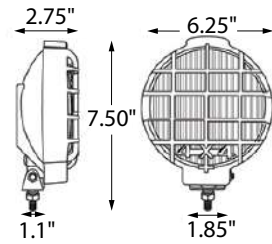

**BAJA® 6 1/2" Round Halogen Off-Road Truck Light Kit
N9002K**

- Kit includes 2 lights, wiring kit, illuminated on/off switch, mounting brackets, hardware and installation instructions
- ABS plastic housing and durable polycarbonate provide protection against the elements
- Each lamp features a rock guard to protect lens from flying debris
- Replaceable 12V/55W/H3 bulbs
- Current draw: 3.0 Amps