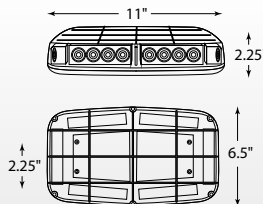

LED Low-Profile Warning Light Bar

C4855AW - Amber Lens, 7 Flash Patterns

C4855CAW - Clear Lens (Amber LEDs), 7 Flash Patterns

C4855CAC - Clear Lens (Amber and White LEDs), 9 Flash Patterns

- 12' power cord includes plug with on/off and pattern selection switch
- Polycarbonate lens and base for superior performance in all weather conditions
- Non-scratch, heavy-duty magnetic base for secure mount
- Current draw: 1.17 Amps