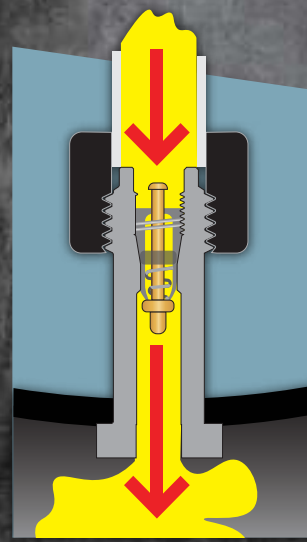

VALVE THRU FORMULA TIRE SEALANT

ADVANCED NANO
TECHNOLOGY

QuickFIX™ Tire Repair Kit

- 6 Minute fill time
- Inflates tires with or without sealant
- Comes with 12 oz bottle of sealant

22-5-16005-8 - 4 pcs. Open Stock