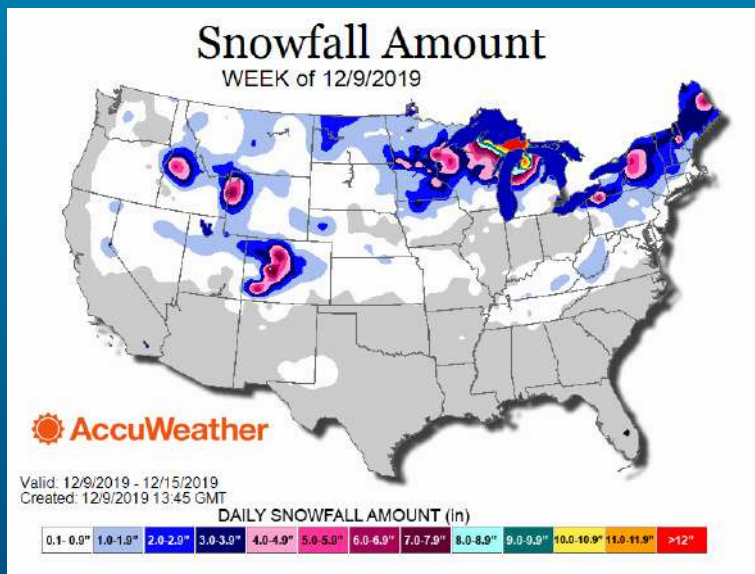

SNOWSCOPE™

WINTER WEATHER FORECASTING SYSTEM

MAXIMIZING WINTER WEATHER PROFITS