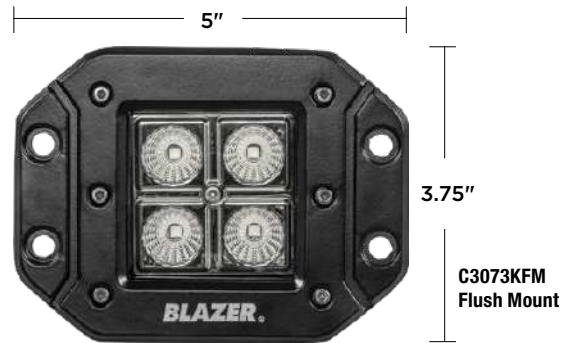

FLOOD LIGHTS

Defuses light into different directions, illuminating a larger area

C3073KFM
Flush Mount