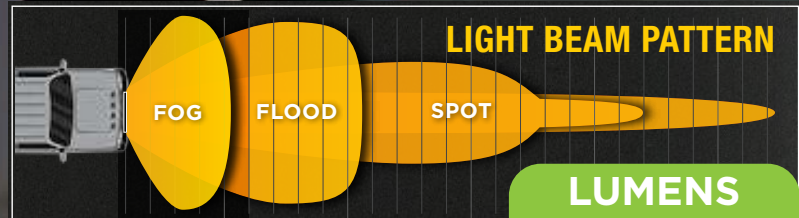

Part Number	Beam Pattern	Length (IN)	Amp Draw	Raw	Effective
CWL552S	SPOT/FOG	52"	8.4	10,000	6,790
CWL536S	SPOT/FOG	36"	6.6	7,200	5,974
CWL524S	SPOT/FOG	24"	4.5	4,800	4,033
CWL0020	SPOT/FLOOD	20"	2.7	3,780	2,325
CWL113	SPOT/FOG	13"	1.8	2,400	1,510
CWL0006	SPOT	7.5"	0.9	1,260	846
CWL118	SPOT/FOG	7"	0.9	1,200	780
CWL1116	SPOT	6"	0.5	900	630