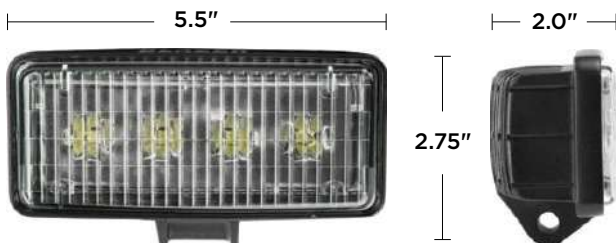

LED 5" x 2" Rectangular Light

CWL509 Current draw: 1.65 Amps;
Lumens: Raw-2000 Effective-950;
Diodes: 4 x 5W; Beam Pattern: Flood

C3079K - Baja
C3079TW- 2 pk

- Includes light, mounting bracket, hardware and instructions
- Compact size and shape allows for light to fit almost anywhere