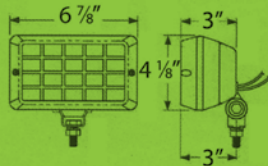

6 7/8" x 4 1/8" Rectangular Work Light

- C8005W - Trapezoid
- C8006W - Spot
- C8007W - Flood

- Includes light, mounting bracket and hardware
- Stud mount installation
- Corrosion resistant molded housing and grill
- Replaceable H3-55W halogen bulb
- Current draw: 3.5 Amps