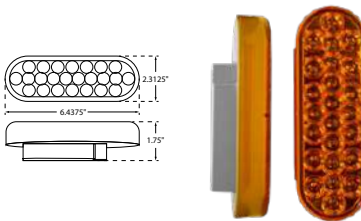

LED 6" Oval Strobe Light

- 5641B - Light Only Wig Pattern**
- 5642B - Light Only Wag Pattern**
- Grommet mount installation
- Alternating (wig-wag) or synchronous strobe pattern
- Ideal for emergency vehicles, construction equipment, work trucks and any vehicle needing greater visibility
- Current draw: 0.45 Amps