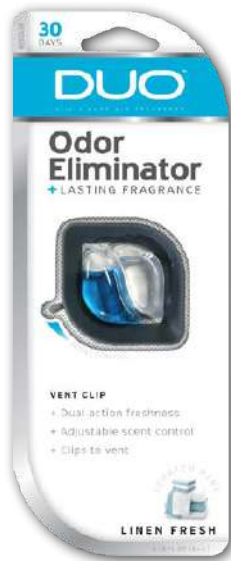

12 PIECES - OPEN STOCK
8200BER - Fresh Berry
8200NEC - New Car
8200LIN - Linen Fresh
8200SPR - Spring Air
8200NGT - Nightfall
8200SUN - Sunrise