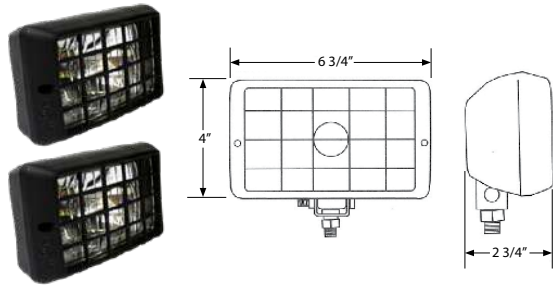

BAJA® Rectangular Halogen Off-Road Driving Light Kit

CW8002K

- Kit includes 2 lights, wiring kit, illuminated on/off switch, mounting brackets, hardware and installation instructions
- ABS plastic housing and glass lens provide protection against the elements
- Lamps feature a rock guard to protect lens from flying debris
- For ON or OFF road use - Designed to meet SAE requirements for driving lights
- Current draw: 5.0 Amps