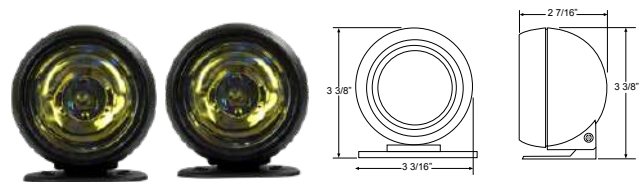

3" Round Off-Road Auxiliary Driving Light Kit

RE1088B

- Kit includes 2 lights, wiring kit, illuminated on/off switch, mounting brackets, hardware and installation instructions
- ABS plastic housing and heavy-duty glass lens provide protection against the elements
- Current draw: 3.0 Amps