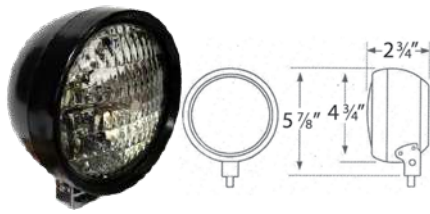

5 7/8" Round Work Light Par 36

C123 - 12V - Trapezoid Beam

C125 - 6V - Trapezoid Beam

- Includes light, mounting bracket and hardware
- Stud mount installation
- Shock proof rubber housing and glass lens
- Replaceable #4411-1 halogen bulb
- Current draw: 3.5 Amps