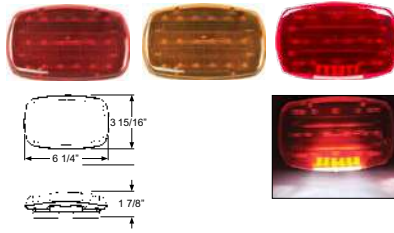

LED Magnetic Emergency Light

- **C6350 - Red**
- **C6350A - Amber**
- **C6355 - Red with White Work Light**
- No wiring necessary - operates on 4-AA batteries (not included)
- Dual function - constant on or flash mode - visible over 1 mile
- Non-scratch, heavy duty magnetic mount or freestanding setup
- C6355 has an additional work light on the side of the unit
- Flash patterns: 2

C6355 Work Light