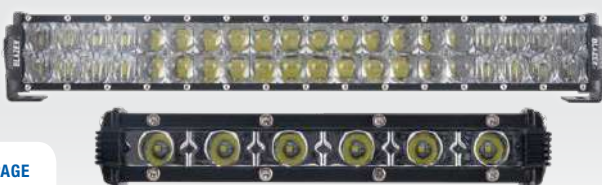

vueSMART™ Trailer Camera

50050

PAGE
144

Wide-Angle LED Triple Row Light Bars

Multiple Parts

PAGE
157

Single/Double Row LED Light Bars

Multiple Parts