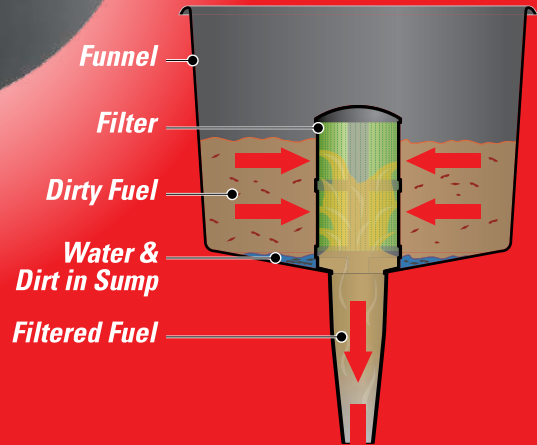

CHOOSE THE PORTABLE FUEL FILTER WITH THE FLOW RATE BEST SUITED TO YOUR CUSTOMERS' USE

FILTER	AGRICULTURE	INDUSTRIAL	MARINE	RECREATION	LAWN	GENERATOR
F15						
F8						
F3						
F1