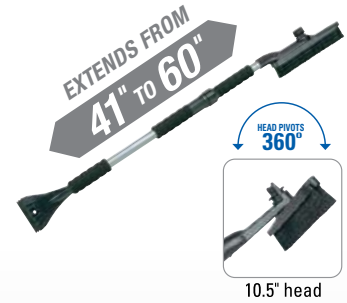

60" Monster™ Swivel Snowbroom

- 60" reach when fully extended
- Super heavy-duty steel tube for extended reach
- Extra wide blade for maximum ice removal

15781 - 8 pcs. Open Stock