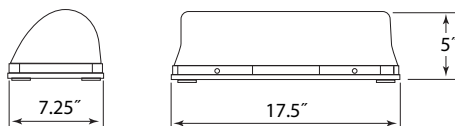

- 12' power cord includes plug with on/off and pattern selection switch
- Polycarbonate lens and base for superior performance in all weather conditions
- Non-scratch, heavy-duty magnetic base for secure mount
- Current draw: 1.17 Amps