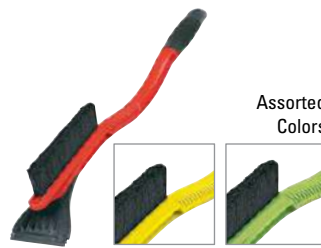

23" Ice Hammer™ Snowbrush

- Curved handle keeps hands out of snow
- Soft-molded grip repels water and withstands UV rays for longer life
- Built-in ice chippers break up tough ice

16511 - 8 pcs. Tray Pack