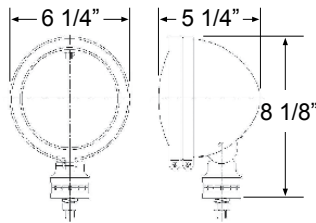

**BAJA® 6 1/4" Round 100W Off-Road Light
C52CW**

- Heavy-duty steel housing with stainless steel rims and double insulated glass lens
- 2-wire design - Wire leads are protected by flexible metal conduit
- Replaceable 100 Watt quartz halogen bulb
- Off-road use only
- Current draw: 6.0 Amps