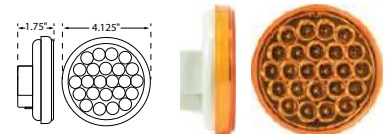

LED 6" Oval Strobe Light

- 5641B - Light Only Wig Pattern**
- 5642B - Light Only Wag Pattern**
- Grommet mount installation
- Alternating (wig-wag) or synchronous strobe pattern
- Ideal for emergency vehicles, construction equipment, work trucks and any vehicle needing greater visibility
- Current draw: 0.45 Amps