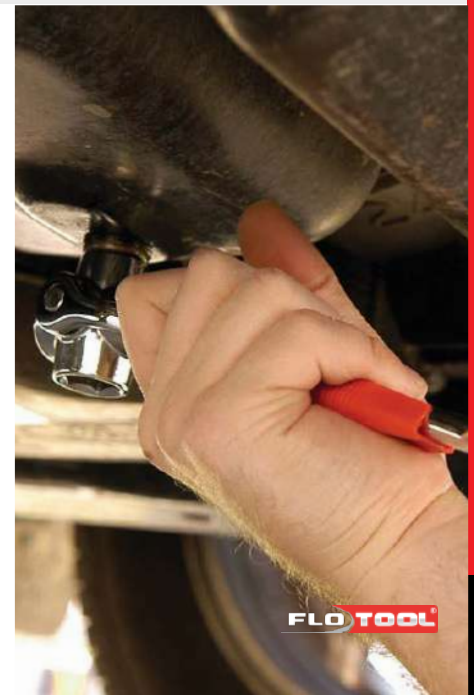

10630 - 4 pcs. Open Stock

EXTRACTORS

EXPERIENCE THE QUICKEST, CLEANEST & EASIEST OIL CHANGE!

EASE OF USE

Hand pump action creates a powerful vacuum for fluid extraction - no electricity needed!

COMPACT DESIGN