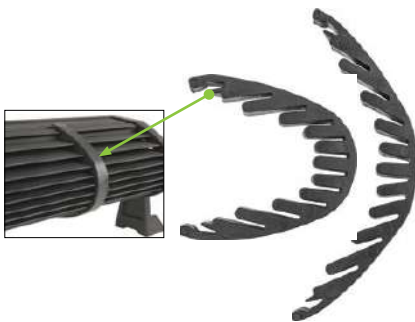

Quick-Connect Plug Set

CWL625

- Includes male and female plugs with 6" leads
- Water resistant and easy to install
- Connect to light, wiring and/or harness

Round On-Off Switch

CWL624

- Fits in 3/4" diameter hole
- Illuminated switch lights red when on