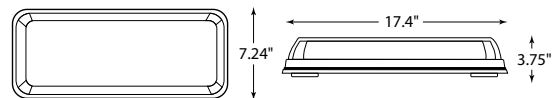

LED Class 2 Warning Light Bar

C4850AW

- 12' power cord includes plug with on/off and pattern selection switch
- Polycarbonate lens and base for superior performance in all weather conditions
- Non-scratch, heavy-duty magnetic base for secure mount
- Current draw: 2.96 Amps
- Flash patterns: 21