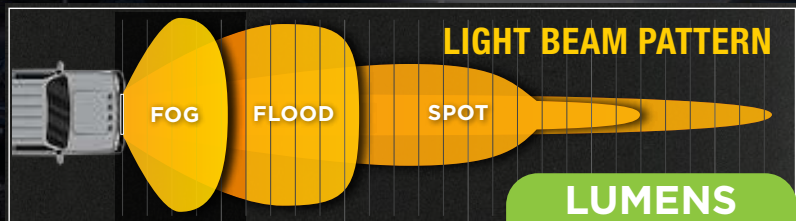

Part Number	Beam Pattern	Length (IN)	Amp Draw	Raw	Effective
CWL522	SPOT/FLOOD	20"	6.0	7,920	6,011
CWL52210	SPOT/FLOOD	11.75"	2.7	4,000	2,780