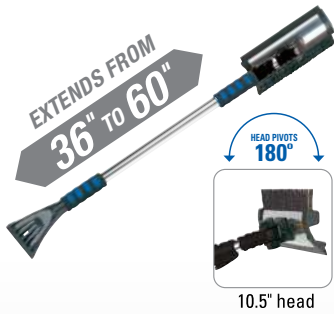

60" Quick-Lock™ Pivoting Snowbroom

- Quick-Lock™ extension pole reaches 60"
- Extra wide scraper blade
- Pivoting soft bristle snowbroom and squeegee
- Great for trucks, SUV's and RV's

80037 - 6 pcs. Open Stock

80038 - 6 pcs. Tray Pack

80052 - 6 pcs. 52" Open Stock