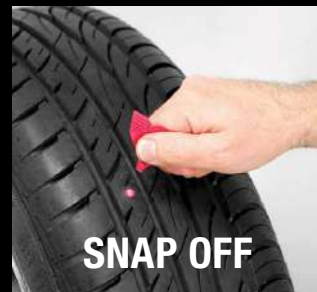

SPEED PLUG™ TIRE REPAIR PLUGS

20X FASTER THAN TRADITIONAL TIRE STRING PLUGS

**FAST.
EASY.
CLEAN.**

ELIMINATES THE **AWFUL** WORK OF STRING PLUGS

Have you ever plugged a tire with traditional strings? It's a dirty, strenuous, awful job. Even the best pluggers take about 15 minutes to complete the task. Now you can do the same job 20 times faster with a Speed Plug™ by Genuine Victor™. Just screw it in and snap off the top. It's fast, easy and clean. Drive sales by eliminating the awful work of tire repair for your shoppers

SNAP OFF

5 Piece Speed Plug Kit with Tool

- Eliminates the awful work of string plugs
- Up to 20x faster than traditional tire string plugs
- (4) Large plugs
- (1) Nail puller

22-5-70207-8 - 4 pcs. Open Stock

4 Piece Speed Plug Kit

- Eliminates the awful work of string plugs
- Up to 20x faster than traditional tire string plugs
- (4) Large plugs

22-5-70204-8 - 4 pcs. Open Stock

GENUINE VICTOR™ TIRE SAFETY & EMERGENCY