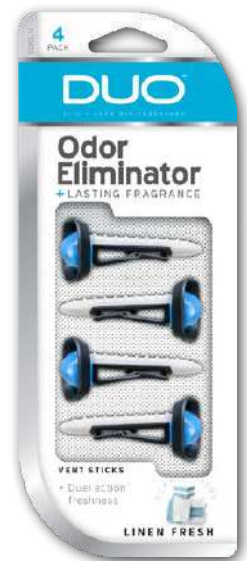

Vent Stick

Separate Pads for Odor Elimination and Fragrance

- Each sealed individually in a foil pack
- Stick stays fresh until ready to use

12 PIECES - OPEN STOCK
8100BER - Fresh Berry
8100NEC - New Car
8100LIN - Linen Fresh
8100SPR - Spring Air
8100NGT - Nightfall
8100SUN - Sunrise