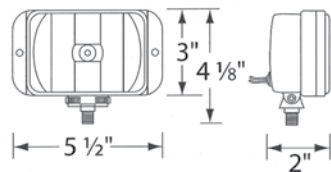

**BAJA® All Weather Off-Road Fog Light Kit
DF1077KB**

- Kit includes 2 lights, wiring kit, illuminated on/off switch, mounting brackets, hardware and installation instructions
- ABS plastic housing crystal coated glass lens provide protection against the elements
- Bottom vented to burn off internal condensation
- Replaceable 12V/55W/H3 bulbs
- Current draw: 5.0 Amps