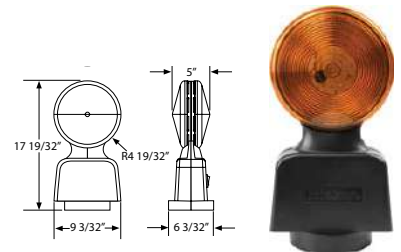

LED Magnetic Hazard Light

- **C42A**
- No wiring necessary - operates on 4-AA batteries (not included)
- Polycarbonate lens and base for superior performance in all weather conditions
- Non-scratch, heavy-duty magnetic base for secure mount
- Base includes on/off switch