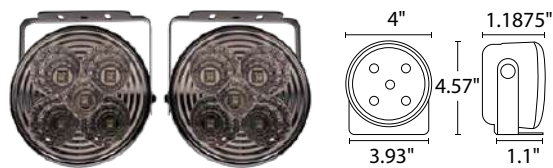

AXXENT™ LED 4" Round Auxiliary Light Kit

AX4050K

- Kit includes 2 lights, wiring kit, illuminated on/off switch, mounting brackets, hardware and installation instructions
- ABS plastic housing and durable PMMA lens provide protection against the elements
- Current draw: 0.04 Amps