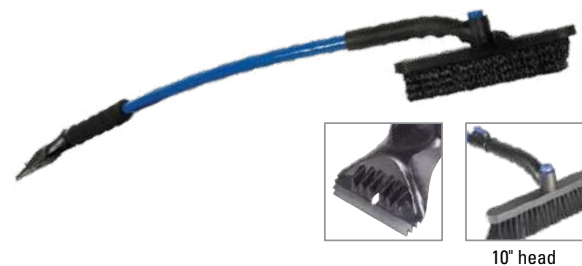

38" Avalanche™ Crossover Snowbroom

- Brush head rotates 360° for optimal snow removal
- Built-in ice chippers break up tough ice and the wide blade easily clears away any frost

14038 - 6 pcs. Tray Pack